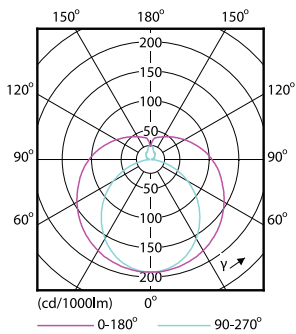

### Product data

General Information		Temperature	
Cap base	G13 [ Medium Bi-Pin Fluorescent]	T ambient (max.)	45 °C
Nominal lifetime (nom.)	15000 h	T ambient (min.)	-20 °C
Switching cycle	50000X	T storage (max.)	65 °C
		T storage (min.)	-40 °C
		T-Case maximum (nom.)	60 °C
Light Technical		Controls and Dimming	
Colour Code	740 [ CCT of 4,000 K]	Dimmable	No
Lamp Luminous Flux 25°C EL (Nom)	1600 lm		
Colour Temperature, horizontal (Nom)	4000 K	Mechanical and Housing	
Colour consistency	<7	Product length	1200 mm
Colour Rendering Index,horiz (Nom)	73		
LLMF at end of nominal lifetime (nom.)	70 %	Approval and Application	
		Energy efficiency label (EEL)	A+
		Energy-saving product	Yes
		Suitable for accent lighting	No
		Approval marks	RoHS compliance KEMA Keur certificate
		Energy Consumption kWh/1000 h	16 kWh
Operating and Electrical		Product Data	
Input frequency	50 to 60 Hz	Full product code	871869652501200
Power (Rated) (Nom)	16 W		
Starting time (nom.)	0.5 s		
Warm-up time to 60% light (nom.)	0.5 s		
Power factor (nom.)	0.5		
Voltage (Nom)	220-240 V		

## Dimensional drawing

A3

Product	D1	D2	A1	A2	A3	C	D
LEDtube 1200mm 16W 740 T8 AP C G	25.68 mm	28 mm	1198 mm	1205 mm	1212 mm	1212 mm	27.8 mm

## Photometric data