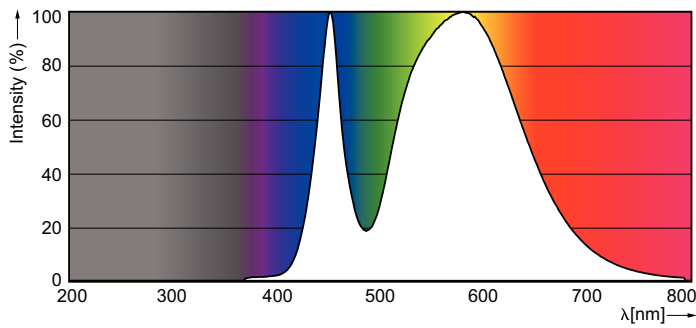

LEDtube 1200mm 16W G13 T8 740 1600lm AP C G