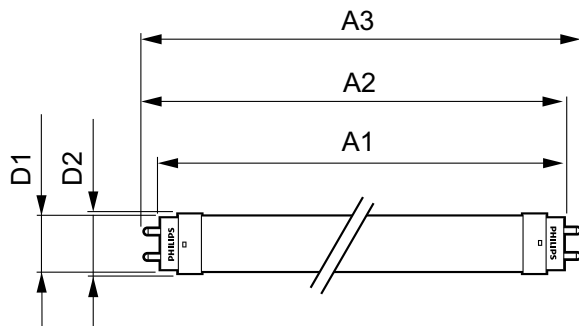

Product data

General Information		Power Factor (Nom)	
Cap-Base	G13 [Medium Bi-Pin Fluorescent]		0.5
Main Application	Industrial	Voltage (Nom)	220-240 V
Nominal Lifetime (Nom)	15000 h	Temperature	
Switching Cycle	50000X	T-Ambient (Max)	45 °C
B50L70	15000 h	T-Ambient (Min)	-20 °C
Light Technical		T-Storage (Max)	65 °C
Color Code	740 [CCT of 4000K]	T-Storage (Min)	-40 °C
Luminous Flux (Nom)	1600 lm	T-Case Maximum (Nom)	60 °C
Luminous Flux (Rated) (Nom)	1600 lm	Controls and Dimming	
Correlated Color Temperature (Nom)	4000 K	Dimmable	No
Color Consistency	<7	Mechanical and Housing	
Color Rendering Index (Nom)	73	Product Length	1200 mm
LLMF At End Of Nominal Lifetime (Nom)	70 %	Approval and Application	
Operating and Electrical		Energy Efficiency Label (EEL)	A+
Input Frequency	50 to 60 Hz	Energy Saving Product	Yes
Power (Nom)	16 W	Suitable For Accent Lighting	No
Lamp Current (Nom)	120 mA	Approval Marks	RoHS compliance KEMA Keur certificate
Starting Time (Nom)	0.5 s		
Warm Up Time to 60% Light (Nom)	0.5 s		

Ecofit Ledtubes T8

Energy Consumption kWh/1000 h	16 kWh
Product Data	
Full product code	871869652501200
Order product name	LEDtube 1200mm 16W 740 T8 AP C G
EAN/UPC - Product	8718696525012
Order code	929001184508

Numerator - Quantity Per Pack	1
Numerator - Packs per outer box	10
Material Nr. (12NC)	929001184508
Net Weight (Piece)	0.210 kg

Dimensional drawing

TLED 1200mm 4ft T8 16W-36W 4000K G13 ND

Product	D1	D2	A1	A2	A3	C	D
LEDtube 1200mm	25.68	28 mm	1198	1205	1212	1212	27.8
16W 740 T8 AP C G	mm		mm	mm	mm	mm	mm

Photometric data

LEDtube 600mm 8W 740 T8 CN I G

LEDtube 1200mm 16W 740 T8 CN I G

LEDtube 1200mm 16W G13 T8 740 1600lm AP C G

Ecofit Ledtubes T8

Lifetime

LEDtube 16W G13 740 T8 AP I G

LEDtube 16W G13 740 T8 AP I G