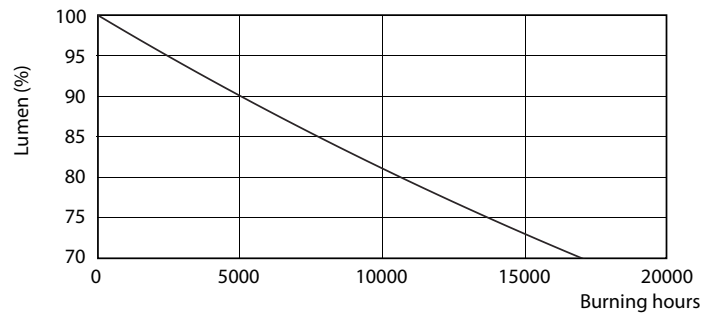

Product data

General Information		Power Factor (Nom)	
Cap-Base	G13 [Medium Bi-Pin Fluorescent]		0.5
Main Application	Industrial	Voltage (Nom)	220-240 V
Nominal Lifetime (Nom)	15000 h	Temperature	
Switching Cycle	50000X	T-Ambient (Max)	45 °C
B50L70	15000 h	T-Ambient (Min)	-20 °C
Light Technical		T-Storage (Max)	65 °C
Color Code	740 [CCT of 4000K]	T-Storage (Min)	-40 °C
Luminous Flux (Nom)	1600 lm	T-Case Maximum (Nom)	60 °C
Luminous Flux (Rated) (Nom)	1600 lm	Controls and Dimming	
Correlated Color Temperature (Nom)	4000 K	Dimmable	No
Color Consistency	<7	Mechanical and Housing	
Color Rendering Index (Nom)	73	Product Length	1200 mm
LLMF At End Of Nominal Lifetime (Nom)	70 %	Approval and Application	
Operating and Electrical		Energy Efficiency Label (EEL)	A+
Input Frequency	50 to 60 Hz	Energy Saving Product	Yes
Power (Nom)	16 W	Suitable For Accent Lighting	No
Lamp Current (Nom)	120 mA	Approval Marks	RoHS compliance KEMA Keur certificate
Starting Time (Nom)	0.5 s		
Warm Up Time to 60% Light (Nom)	0.5 s		

Photometric data

LEDtube 600mm 8W 740 T8 CN I G

LEDtube 1200mm 16W 740 T8 CN I G

LEDtube 1200mm 16W G13 T8 740 1600lm AP C G

Ecofit Ledtubes T8

Lifetime

LEDtube 16W G13 740 T8 AP I G

LEDtube 16W G13 740 T8 AP I G