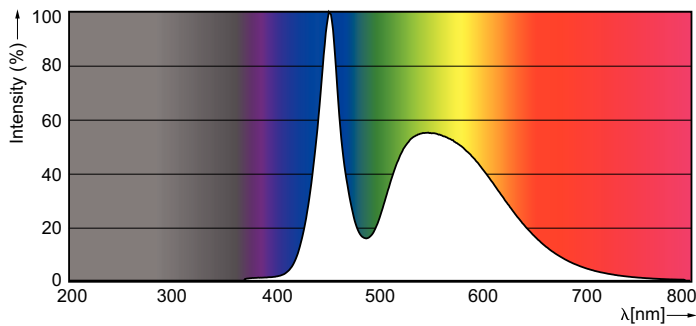

LEDtube 1200mm 16W 765 T8 CN I G

LEDtube 1200mm 16W 740 T8 CN I G