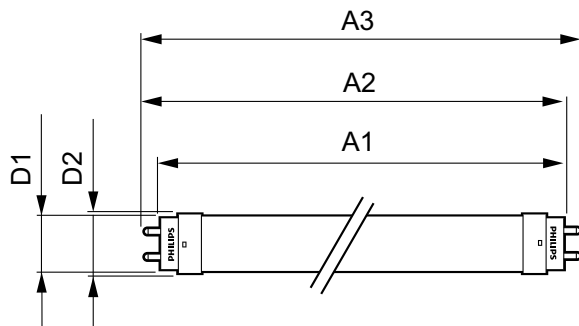

Product data

General Information		Power factor (nom.)	
Cap base	G13 [Medium Bi-Pin Fluorescent]		0.5
Main application	Industrial	Voltage (Nom)	220–240 V
Nominal lifetime (nom.)	15000 h	Temperature	
Switching cycle	50000X	T ambient (max.)	45 °C
B50L70	15000 h	T ambient (min.)	-20 °C
Light Technical		T storage (max.)	65 °C
Colour Code	765 [CCT of 6,500 K]	T storage (min.)	-40 °C
Lamp Luminous Flux 25°C EL (Nom)	1600 lm	T-Case maximum (nom.)	60 °C
Lamp Luminous Flux (Nom)	1600 lm	Controls and Dimming	
Colour Temperature, horizontal (Nom)	6500 K	Dimmable	no
Colour consistency	<7	Mechanical and Housing	
Colour Rendering Index, horiz (Nom)	73	Product length	1200 mm
LLMF at end of nominal lifetime (nom.)	70 %	Approval and Application	
Operating and Electrical		Energy efficiency label (EEL)	A+
Input frequency	50 to 60 Hz	Energy-saving product	Yes
Power (Rated) (Nom)	16 W	Suitable for accent lighting	No
Lamp current (nom.)	130 mA	Approval marks	RoHS compliance KEMA Keur certificate
Starting time (nom.)	0.5 s		
Warm-up time to 60% light (nom.)	0.5 s		

Ecofit Ledtubes T8

Energy Consumption kWh/1000 h	16 kWh
Product Data	
Full product code	871869652503600
Order product name	LEDtube 1200mm 16W 765 T8 AP C G
EAN/UPC – product	8718696525036
Order code	52503600

Numerator – quantity per pack	1
Numerator – packs per outer box	10
Material no. (12NC)	929001184608
Net weight (piece)	0.210 kg

Dimensional drawing

TLED 1200mm 4ft T8 16W-36W 6500K G13 ND

Product	D1	D2	A1	A2	A3	C	D
LEDtube 1200mm	25.68	28 mm	1198	1205	1212	1212	27.8
16W 765 T8 AP C G	mm		mm	mm	mm	mm	mm