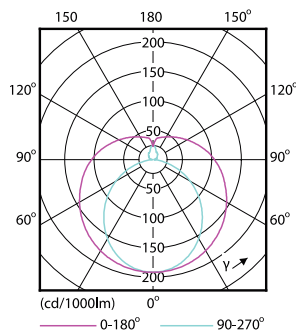

Numerator – quantity per pack	1
Numerator – packs per outer box	10
Material no. (12NC)	929001184608
Net weight (piece)	0.210 kg

Dimensional drawing

TLED 1200mm 4ft T8 16W-36W 6500K G13 ND

Product	D1	D2	A1	A2	A3	C	D
LEDtube 1200mm	25.68	28 mm	1198	1205	1212	1212	27.8
16W 765 T8 AP C G	mm		mm	mm	mm	mm	mm

Photometric data

General Uniform Lighting

LEDtube 1200mm 16W 740 T8 CN I G

LEDtube 1200mm 16W G13 T8 765 1600lm AP C G

Ecofit Ledtubes T8

Lifetime

LEDtube 16W G13 740 T8 AP I G

LEDtube 16W G13 740 T8 AP I G