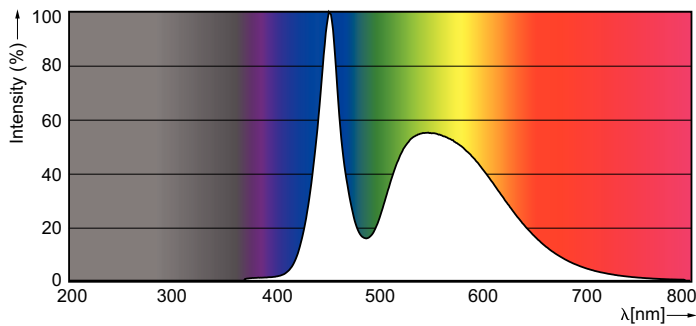

LEDtube 1200mm 16W 765 T8 CN I G

LEDtube 1200mm 16W 740 T8 CN I G

LEDtube 1200mm 16W G13 T8 765 1600lm AP C G