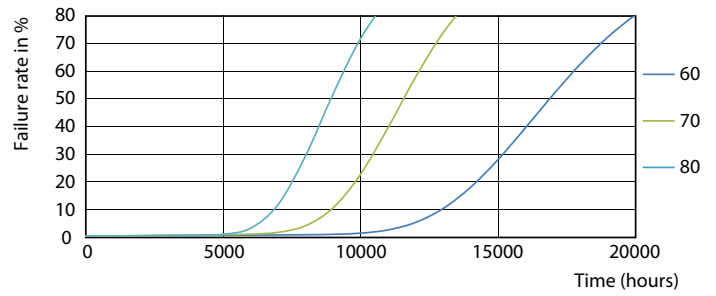

Ecofit Ledtubes T8

Lifetime

LEDtube 16W G13 740 T8 AP I G