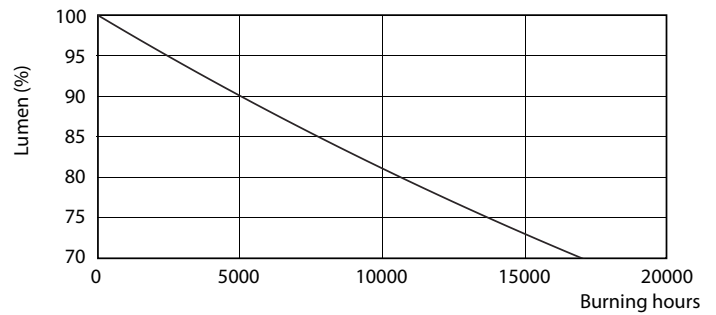

LEDtube 16W G13 740 T8 AP I G

LEDtube 16W G13 740 T8 AP I G