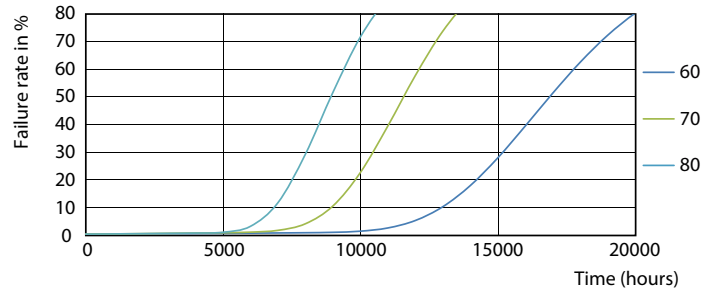

Essential LEDtube

Lifetime

LEDtube 16W G13 740 T8 AP I G