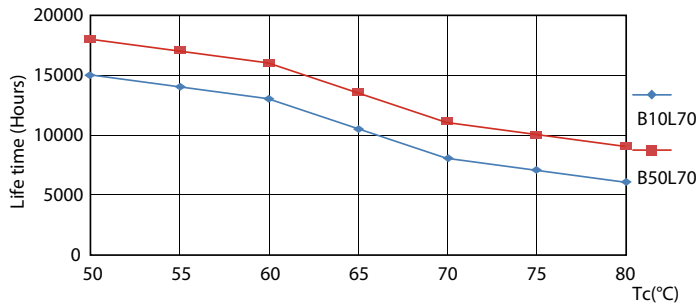

LEDtube 16W G13 740 T8 AP I G