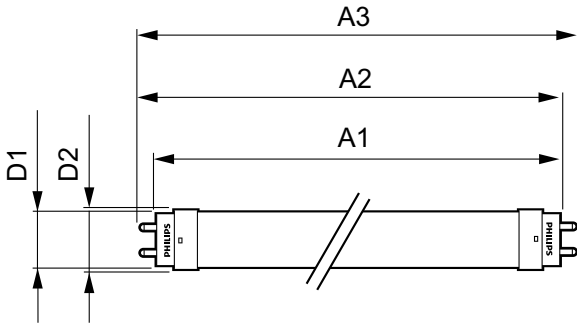

Product data

General Information	
Cap base	G13 [Medium Bi-Pin Fluorescent]
Main application	Industrial
Nominal lifetime (nom.)	15000 h
Switching cycle	50000X
B50L70	15000 h
Light Technical	
Colour code	765 [CCT of 6,500 K]
Luminous flux (nom.)	1600 lm
Luminous flux (rated) (nom.)	1600 lm
Correlated colour temperature (nom.)	6500 K
Colour consistency	<7
Color rendering index (nom.)	73
LLMF at end of nominal lifetime (nom.)	70 %
Operating and Electrical	
Input frequency	50 to 60 Hz
Power (Rated) (Nom)	16 W
Lamp current (nom.)	130 mA
Starting time (nom.)	0.5 s
Warm-up time to 60% light (nom.)	0.5 s
Power factor (nom.)	0.5

Voltage (Nom)	220–240 V
Temperature	
T ambient (max.)	45 °C
T ambient (min.)	-20 °C
T storage (max.)	65 °C
T storage (min.)	-40 °C
T-Case maximum (nom.)	60 °C
Controls and Dimming	
Dimmable	No
Mechanical and Housing	
Product length	1200 mm
Approval and Application	
Energy efficiency label (EEL)	A+
Energy-saving product	Yes
Suitable for accent lighting	No
Approval marks	RoHS compliance KEMA Keur certificate
Energy Consumption kWh/1000 h	16 kWh

Essential LEDtube

Product Data

Full product code	871869659998300
Order product name	LEDtube 1200mm 16W 765 T8 AP I G
EAN/UPC – product	8718696599983
Order code	59998300
Numerator – quantity per pack	1

Numerator – packs per outer box	20
Material no. (12NC)	929001184638
Net weight (piece)	0.222 kg

Dimensional drawing

TLED 1200mm 4ft T8 16W-36W 6500K G13 ND

Product	D1	D2	A1	A2	A3	C	D
LEDtube 1200mm	25.68	28 mm	1198	1205	1212	1212	27.8
16W 765 T8 AP I G	mm		mm	mm	mm	mm	mm

Photometric data

LEDtube 1200mm 16W 765 T8 CN I G