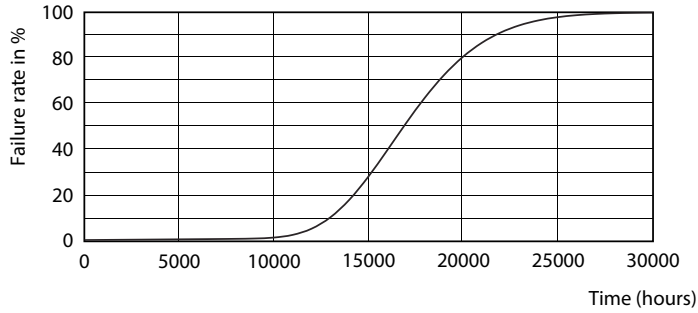

Essential LEDtube

Lifetime

LEDtube 16W G13 740 T8 AP I G