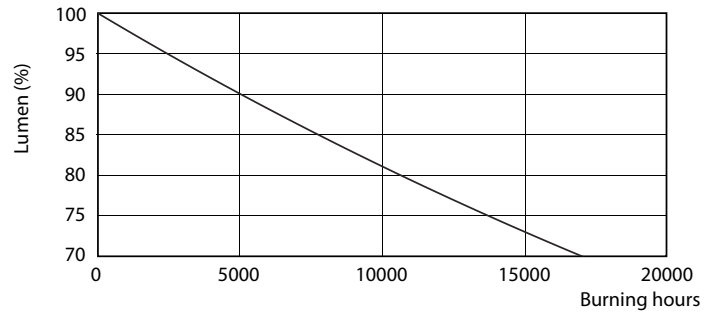

LEDtube 16W G13 740 T8 AP I G

LEDtube 16W G13 740 T8 AP I G