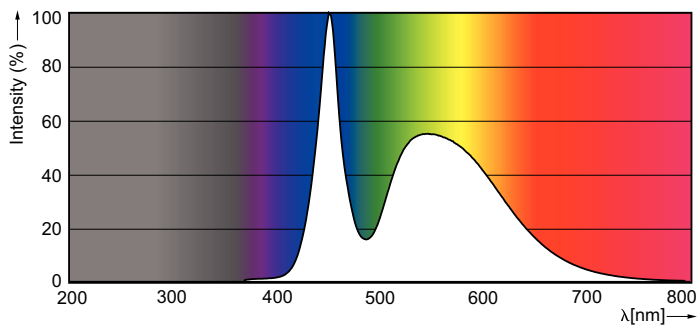

LEDtube 1200mm 16W 765 T8 CN I G

LEDtube 1200mm 16W G13 T8 765 1600lm AP C G