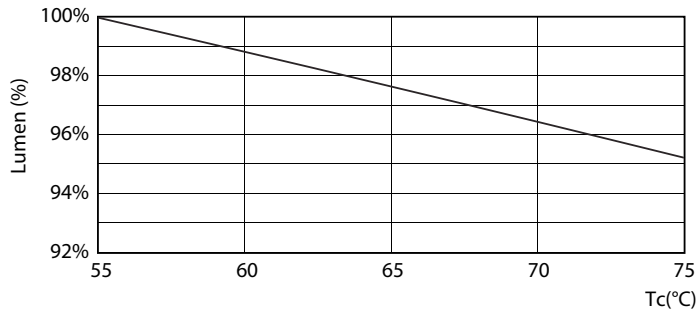

LEDtube 16W G13 740 T8 AP I G