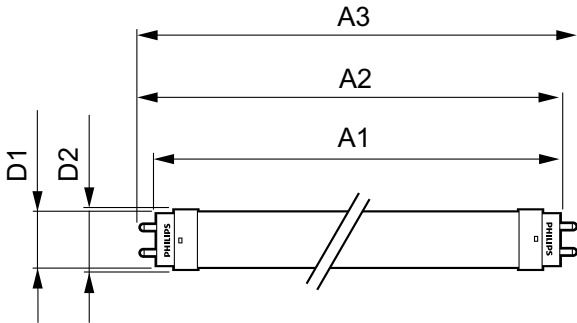

Product data

General Information	
Cap base	G13 [Medium Bi-Pin Fluorescent]
Main application	Industrial
Nominal lifetime (nom.)	15000 h
Switching cycle	50000X
B50L70	15000 h
Light Technical	
Colour Code	765 [CCT of 6,500 K]
Lamp Luminous Flux 25°C EL (Nom)	1600 lm
Lamp Luminous Flux (Nom)	1600 lm
Colour Temperature, horizontal (Nom)	6500 K
Colour consistency	<7
Colour Rendering Index, horiz (Nom)	73
LLMF at end of nominal lifetime (nom.)	70 %
Operating and Electrical	
Input frequency	50 to 60 Hz
Power (Rated) (Nom)	16 W
Lamp current (nom.)	130 mA
Starting time (nom.)	0.5 s
Warm-up time to 60% light (nom.)	0.5 s
Power factor (nom.)	0.5

Voltage (Nom)	220-240 V
Temperature	
T ambient (max.)	45 °C
T ambient (min.)	-20 °C
T storage (max.)	65 °C
T storage (min.)	-40 °C
T-Case maximum (nom.)	60 °C
Controls and Dimming	
Dimmable	No
Mechanical and Housing	
Product length	1200 mm
Approval and Application	
Energy efficiency label (EEL)	A+
Energy-saving product	Yes
Suitable for accent lighting	No
Approval marks	RoHS compliance KEMA Keur certificate
Energy Consumption kWh/1000 h	16 kWh

Essential LEDtube

Product Data

Full product code	871869659998300
Order product name	LEDtube 1200mm 16W 765 T8 AP I G
EAN/UPC – product	8718696599983
Order code	929001184638
Numerator – quantity per pack	1

Numerator – packs per outer box	20
Material no. (12NC)	929001184638
Net weight (piece)	0.222 kg

Dimensional drawing

TLED 1200mm 4ft T8 16W-36W 6500K G13 ND

Product	D1	D2	A1	A2	A3	C	D
LEDtube 1200mm	25.68	28 mm	1198	1205	1212	1212	27.8
16W 765 T8 AP I G	mm		mm	mm	mm	mm	mm