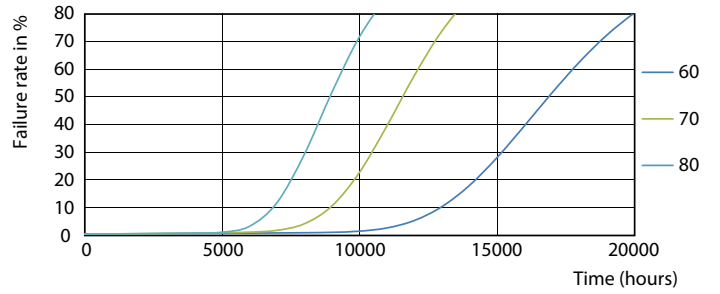

Product data

General Information		Power Consumption	
Cap-Base	G13 [Medium Bi-Pin Fluorescent]	Power Consumption	8 W
Nominal lifetime	15,000 hour(s)	Starting Time (Nom)	0.5 s
Switching Cycle	50,000	Warm-up time to 60% light	0.5 s
Rated Lifetime (Hours)	15,000 hour(s)	Power Factor (Fraction)	0.5
Lighting Technology	LED	Voltage (Nom)	220-240 V
EU RoHS compliant	Yes	Temperature	
Light Technical		Ambient temperature range	-20 °C to 45 °C
Color Code	740 [CCT of 4000K]	T-Case Maximum (Nom)	60 °C
Beam Angle (Nom)	240 degree(s)	Controls and Dimming	
Luminous Flux	800 lm	Dimmable	No
Color Designation	Cool White (CW)	Mechanical and Housing	
Correlated Color Temperature (Nom)	4000 K	Bulb Finish	Frosted
Luminous Efficacy (rated) (Nom)	100.00 lm/W	Bulb Material	Glass
Color Consistency	<7	Product Length	600 mm
Color rendering index (CRI)	73	Bulb Shape	T8
LLMF At End Of Nominal Lifetime (Nom)	70 %	Approval and Application	
Operating and Electrical		Energy Saving Product	Yes
Line Frequency	50 to 60 Hz	Suitable For Accent Lighting	No
Input Frequency	50 to 60 Hz		

Product	D1	D2	A1	A2	A3	C	D
LEDtube 600mm	25.68	28 mm	588.5	595.5	602.5	602.5	27.8
8W 740 T8 AP C G	mm		mm	mm	mm	mm	mm

Photometric data

General uniform lighting - LEDtube 600mm 8W 740 T8 AP C G

Light Distribution Diagram - LEDtube 600mm 8W 740 T8 AP C G

Spectral Power Distribution Colour - LEDtube 600mm 8W 740 T8 AP C G

Ecofit Ledtubes T8

Lifetime

Life Expectancy Diagram - LEDtube 600mm 8W 740 T8 AP C G

Life Expectancy Diagram - LEDtube 600mm 8W 740 T8 AP C G