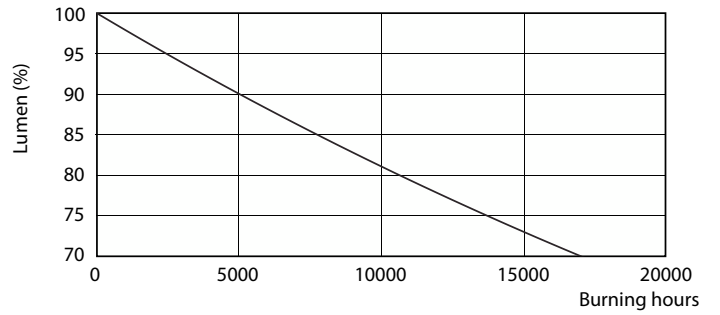

Product data

General Information		Power Consumption	
Cap-Base	G13 [Medium Bi-Pin Fluorescent]	Power Consumption	8 W
Nominal lifetime	15,000 hour(s)	Starting Time (Nom)	0.5 s
Switching Cycle	50,000	Warm-up time to 60% light	0.5 s
Rated Lifetime (Hours)	15,000 hour(s)	Power Factor (Fraction)	0.5
Lighting Technology	LED	Voltage (Nom)	220-240 V
EU RoHS compliant	Yes	Temperature	
Light Technical		Ambient temperature range	-20 °C to 45 °C
Color Code	740 [CCT of 4000K]	T-Case Maximum (Nom)	60 °C
Beam Angle (Nom)	240 degree(s)	Controls and Dimming	
Luminous Flux	800 lm	Dimmable	No
Color Designation	Cool White (CW)	Mechanical and Housing	
Correlated Color Temperature (Nom)	4000 K	Bulb Finish	Frosted
Luminous Efficacy (rated) (Nom)	100.00 lm/W	Bulb Material	Glass
Color Consistency	<7	Product Length	600 mm
Color rendering index (CRI)	73	Bulb Shape	T8
LLMF At End Of Nominal Lifetime (Nom)	70 %	Approval and Application	
Operating and Electrical		Energy Saving Product	Yes
Line Frequency	50 to 60 Hz	Suitable For Accent Lighting	No
Input Frequency	50 to 60 Hz		

Product	D1	D2	A1	A2	A3	C	D
LEDtube 600mm	25.68	28 mm	588.5	595.5	602.5	602.5	27.8
8W 740 T8 AP C G	mm		mm	mm	mm	mm	mm

Photometric data

General uniform lighting - LEDtube 600mm 8W 740 T8 AP C G

Light Distribution Diagram - LEDtube 600mm 8W 740 T8 AP C G

Spectral Power Distribution Colour - LEDtube 600mm 8W 740 T8 AP C G

Ecofit Ledtubes T8

Lifetime

Life Expectancy Diagram - LEDtube 600mm 8W 740 T8 AP C G

Life Expectancy Diagram - LEDtube 600mm 8W 740 T8 AP C G