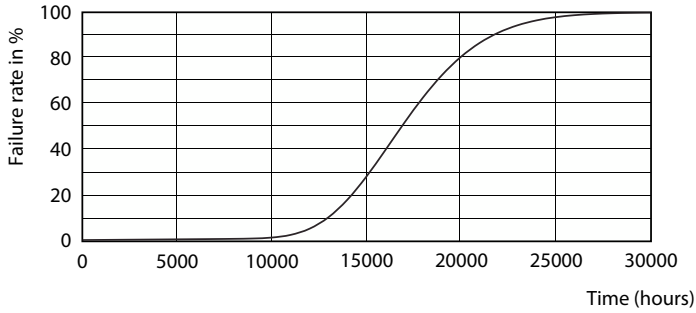

Ecofit Ledtubes T8

Lifetime

Life Expectancy Diagram - LEDtube 600mm 8W 740 T8 AP C G