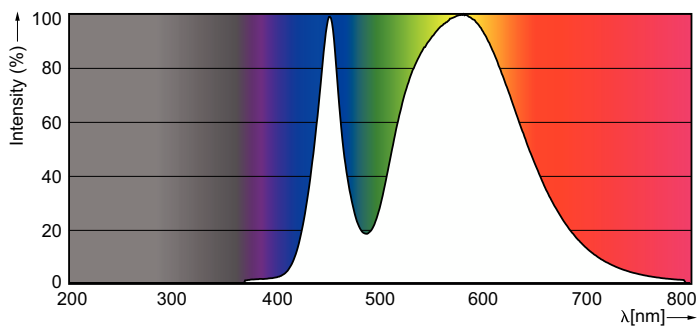

Product data

General Information		Power Consumption	
Cap-Base	G13 [Medium Bi-Pin Fluorescent]	Power Consumption	8 W
Nominal lifetime	15,000 hour(s)	Starting Time (Nom)	0.5 s
Switching Cycle	50,000	Warm-up time to 60% light	0.5 s
Rated Lifetime (Hours)	15,000 hour(s)	Power Factor (Fraction)	0.5
Lighting Technology	LED	Voltage (Nom)	220-240 V
EU RoHS compliant	Yes	Temperature	
Light Technical		Ambient temperature range	-20 °C to 45 °C
Color Code	740 [CCT of 4000K]	T-Case Maximum (Nom)	60 °C
Beam Angle (Nom)	240 degree(s)	Controls and Dimming	
Luminous Flux	800 lm	Dimmable	No
Color Designation	Cool White (CW)	Mechanical and Housing	
Correlated Color Temperature (Nom)	4000 K	Bulb Finish	Frosted
Luminous Efficacy (rated) (Nom)	100.00 lm/W	Bulb Material	Glass
Color Consistency	<7	Product Length	600 mm
Color rendering index (CRI)	73	Bulb Shape	T8
LLMF At End Of Nominal Lifetime (Nom)	70 %	Approval and Application	
Operating and Electrical		Energy Saving Product	Yes
Line Frequency	50 to 60 Hz	Suitable For Accent Lighting	No
Input Frequency	50 to 60 Hz		

Product	D1	D2	A1	A2	A3	C	D
LEDtube 600mm	25.68	28 mm	588.5	595.5	602.5	602.5	27.8
8W 740 T8 AP C G	mm		mm	mm	mm	mm	mm

Photometric data

General uniform lighting - LEDtube 600mm 8W 740 T8 AP C G

Light Distribution Diagram - LEDtube 600mm 8W 740 T8 AP C G

Spectral Power Distribution Colour - LEDtube 600mm 8W 740 T8 AP C G

Ecofit Ledtubes T8

Lifetime

Life Expectancy Diagram - LEDtube 600mm 8W 740 T8 AP C G

Life Expectancy Diagram - LEDtube 600mm 8W 740 T8 AP C G