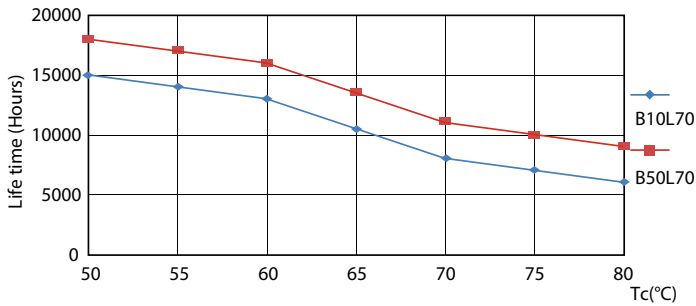

Product data

General Information		Power Consumption	
Cap-Base	G13 [Medium Bi-Pin Fluorescent]	Power Consumption	8 W
Nominal lifetime	15,000 hour(s)	Starting Time (Nom)	0.5 s
Switching Cycle	50,000	Warm-up time to 60% light	0.5 s
Rated Lifetime (Hours)	15,000 hour(s)	Power Factor (Fraction)	0.5
Lighting Technology	LED	Voltage (Nom)	220-240 V
EU RoHS compliant	Yes	Temperature	
Light Technical		Ambient temperature range	-20 °C to 45 °C
Color Code	740 [CCT of 4000K]	T-Case Maximum (Nom)	60 °C
Beam Angle (Nom)	240 degree(s)	Controls and Dimming	
Luminous Flux	800 lm	Dimmable	No
Color Designation	Cool White (CW)	Mechanical and Housing	
Correlated Color Temperature (Nom)	4000 K	Bulb Finish	Frosted
Luminous Efficacy (rated) (Nom)	100.00 lm/W	Bulb Material	Glass
Color Consistency	<7	Product Length	600 mm
Color rendering index (CRI)	73	Bulb Shape	T8
LLMF At End Of Nominal Lifetime (Nom)	70 %	Approval and Application	
Operating and Electrical		Energy Saving Product	Yes
Line Frequency	50 to 60 Hz	Suitable For Accent Lighting	No
Input Frequency	50 to 60 Hz		

Product	D1	D2	A1	A2	A3	C	D
LEDtube 600mm	25.68	28 mm	588.5	595.5	602.5	602.5	27.8
8W 740 T8 AP C G	mm		mm	mm	mm	mm	mm

Photometric data

General uniform lighting - LEDtube 600mm 8W 740 T8 AP C G

Light Distribution Diagram - LEDtube 600mm 8W 740 T8 AP C G

Spectral Power Distribution Colour - LEDtube 600mm 8W 740 T8 AP C G

Ecofit Ledtubes T8

Lifetime

Life Expectancy Diagram - LEDtube 600mm 8W 740 T8 AP C G

Life Expectancy Diagram - LEDtube 600mm 8W 740 T8 AP C G