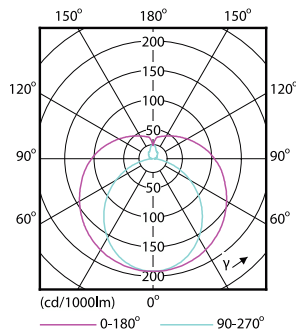

Product data

General Information		Power Consumption	
Cap-Base	G13 [Medium Bi-Pin Fluorescent]	Power Consumption	8 W
Nominal lifetime	15,000 hour(s)	Starting Time (Nom)	0.5 s
Switching Cycle	50,000	Warm-up time to 60% light	0.5 s
Rated Lifetime (Hours)	15,000 hour(s)	Power Factor (Fraction)	0.5
Lighting Technology	LED	Voltage (Nom)	220-240 V
EU RoHS compliant	Yes	Temperature	
Light Technical		Ambient temperature range	-20 °C to 45 °C
Color Code	740 [CCT of 4000K]	T-Case Maximum (Nom)	60 °C
Beam Angle (Nom)	240 degree(s)	Controls and Dimming	
Luminous Flux	800 lm	Dimmable	No
Color Designation	Cool White (CW)	Mechanical and Housing	
Correlated Color Temperature (Nom)	4000 K	Bulb Finish	Frosted
Luminous Efficacy (rated) (Nom)	100.00 lm/W	Bulb Material	Glass
Color Consistency	<7	Product Length	600 mm
Color rendering index (CRI)	73	Bulb Shape	T8
LLMF At End Of Nominal Lifetime (Nom)	70 %	Approval and Application	
Operating and Electrical		Energy Saving Product	Yes
Line Frequency	50 to 60 Hz	Suitable For Accent Lighting	No
Input Frequency	50 to 60 Hz		

Ecofit Ledtubes T8

Approval Marks	RoHS compliance KEMA Keur certificate
Energy Consumption kWh/1000 h	8 kWh
EyeComfort	Yes
Product Data	
Order product name	LEDtube 600mm 8W 740 T8 AP C G
Full product name	LEDtube 600mm 8W 740 T8 AP C G
Full product code	871869652505000

Product	D1	D2	A1	A2	A3	C	D
LEDtube 600mm	25.68	28 mm	588.5	595.5	602.5	602.5	27.8
8W 740 T8 AP C G	mm		mm	mm	mm	mm	mm

Photometric data

General uniform lighting - LEDtube 600mm 8W 740 T8 AP C G

Light Distribution Diagram - LEDtube 600mm 8W 740 T8 AP C G

Spectral Power Distribution Colour - LEDtube 600mm 8W 740 T8 AP C G

Ecofit Ledtubes T8

Lifetime

Life Expectancy Diagram - LEDtube 600mm 8W 740 T8 AP C G

Life Expectancy Diagram - LEDtube 600mm 8W 740 T8 AP C G