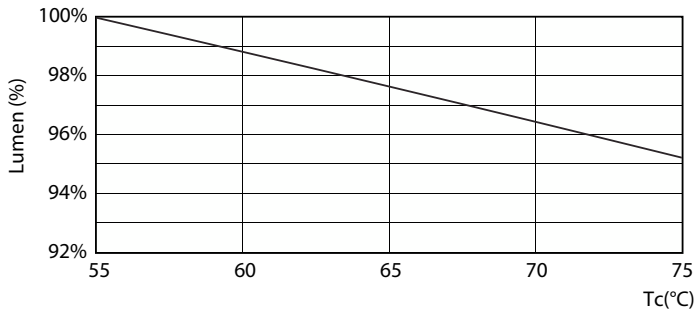

Lumen Maintenance Diagram - LEDtube 600mm 8W 740 T8 AP C G