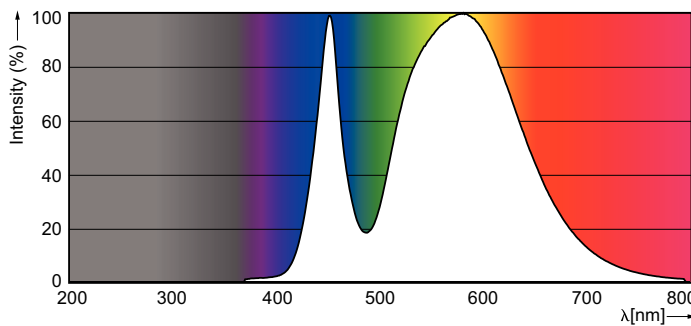

Product data

General Information		Power factor (nom.)	
Cap base	G13 [Medium Bi-Pin Fluorescent]		0.5
Main application	Industrial	Voltage (Nom)	220–240 V
Nominal lifetime (nom.)	15000 h	Temperature	
Switching cycle	50000X	T ambient (max.)	45 °C
B50L70	15000 h	T ambient (min.)	-20 °C
Light Technical		T storage (max.)	65 °C
Colour Code	740 [CCT of 4,000 K]	T storage (min.)	-40 °C
Lamp Luminous Flux 25°C EL (Nom)	800 lm	T-Case maximum (nom.)	60 °C
Lamp Luminous Flux (Nom)	800 lm	Controls and Dimming	
Colour Temperature, horizontal (Nom)	4000 K	Dimmable	no
Colour consistency	<7	Mechanical and Housing	
Colour Rendering Index, horiz (Nom)	73	Product length	600 mm
LLMF at end of nominal lifetime (nom.)	70 %	Approval and Application	
Operating and Electrical		Energy efficiency label (EEL)	A+
Input frequency	50 to 60 Hz	Energy-saving product	Yes
Power (Rated) (Nom)	8 W	Suitable for accent lighting	No
Lamp current (nom.)	70 mA	Approval marks	RoHS compliance KEMA Keur certificate
Starting time (nom.)	0.5 s		
Warm-up time to 60% light (nom.)	0.5 s		

Photometric data

LEDtube 600mm 8W 740 T8 CN I G

LEDtube 600mm 8W 765 T8 CN I G

LEDtube 600mm 8W G13 T8 740 800lm AP C G

Ecofit Ledtubes T8

Lifetime

LEDtube 16W G13 740 T8 AP I G

LEDtube 16W G13 740 T8 AP I G