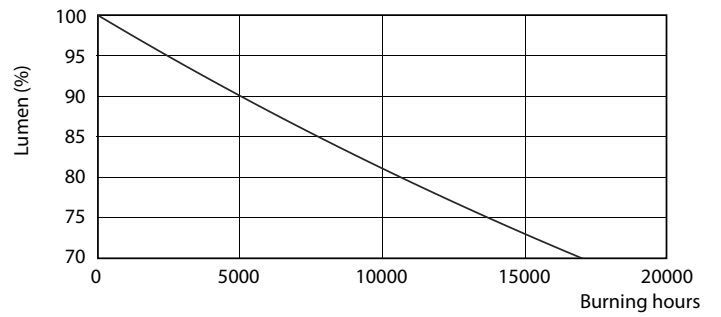

Product data

General Information		Power factor (nom.)	
Cap base	G13 [Medium Bi-Pin Fluorescent]		0.5
Main application	Industrial	Voltage (Nom)	220–240 V
Nominal lifetime (nom.)	15000 h	Temperature	
Switching cycle	50000X	T ambient (max.)	45 °C
B50L70	15000 h	T ambient (min.)	-20 °C
Light Technical		T storage (max.)	65 °C
Colour Code	740 [CCT of 4,000 K]	T storage (min.)	-40 °C
Lamp Luminous Flux 25°C EL (Nom)	800 lm	T-Case maximum (nom.)	60 °C
Lamp Luminous Flux (Nom)	800 lm	Controls and Dimming	
Colour Temperature, horizontal (Nom)	4000 K	Dimmable	no
Colour consistency	<7	Mechanical and Housing	
Colour Rendering Index, horiz (Nom)	73	Product length	600 mm
LLMF at end of nominal lifetime (nom.)	70 %	Approval and Application	
Operating and Electrical		Energy efficiency label (EEL)	A+
Input frequency	50 to 60 Hz	Energy-saving product	Yes
Power (Rated) (Nom)	8 W	Suitable for accent lighting	No
Lamp current (nom.)	70 mA	Approval marks	RoHS compliance KEMA Keur certificate
Starting time (nom.)	0.5 s		
Warm-up time to 60% light (nom.)	0.5 s		

Photometric data

LEDtube 600mm 8W 740 T8 CN I G

LEDtube 600mm 8W 765 T8 CN I G

LEDtube 600mm 8W G13 T8 740 800lm AP C G

Ecofit Ledtubes T8

Lifetime

LEDtube 16W G13 740 T8 AP I G

LEDtube 16W G13 740 T8 AP I G