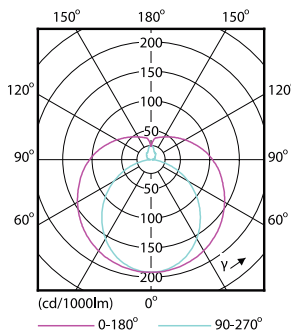

Product data

General Information		Power factor (nom.)	
Cap base	G13 [Medium Bi-Pin Fluorescent]		0.5
Main application	Industrial	Voltage (Nom)	220–240 V
Nominal lifetime (nom.)	15000 h	Temperature	
Switching cycle	50000X	T ambient (max.)	45 °C
B50L70	15000 h	T ambient (min.)	-20 °C
Light Technical		T storage (max.)	65 °C
Colour Code	740 [CCT of 4,000 K]	T storage (min.)	-40 °C
Lamp Luminous Flux 25°C EL (Nom)	800 lm	T-Case maximum (nom.)	60 °C
Lamp Luminous Flux (Nom)	800 lm	Controls and Dimming	
Colour Temperature, horizontal (Nom)	4000 K	Dimmable	no
Colour consistency	<7	Mechanical and Housing	
Colour Rendering Index, horiz (Nom)	73	Product length	600 mm
LLMF at end of nominal lifetime (nom.)	70 %	Approval and Application	
Operating and Electrical		Energy efficiency label (EEL)	A+
Input frequency	50 to 60 Hz	Energy-saving product	Yes
Power (Rated) (Nom)	8 W	Suitable for accent lighting	No
Lamp current (nom.)	70 mA	Approval marks	RoHS compliance KEMA Keur certificate
Starting time (nom.)	0.5 s		
Warm-up time to 60% light (nom.)	0.5 s		

Numerator – quantity per pack	1
Numerator – packs per outer box	10
Material no. (12NC)	929001184708
Net weight (piece)	0.124 kg

Dimensional drawing

TLED 600mm 2ft T8 8W-18W 4000K G13 ND

Product	D1	D2	A1	A2	A3	C	D
LEDtube 600mm	25.68	28	588.5	595.5	602.5	602.5	27.8
8W 740 T8 AP C	mm	mm	mm	mm	mm	mm	mm
G							

Photometric data

LEDtube 600mm 8W 740 T8 CN I G

LEDtube 600mm 8W 765 T8 CN I G

LEDtube 600mm 8W G13 T8 740 800lm AP C G

Ecofit Ledtubes T8

Lifetime

LEDtube 16W G13 740 T8 AP I G

LEDtube 16W G13 740 T8 AP I G