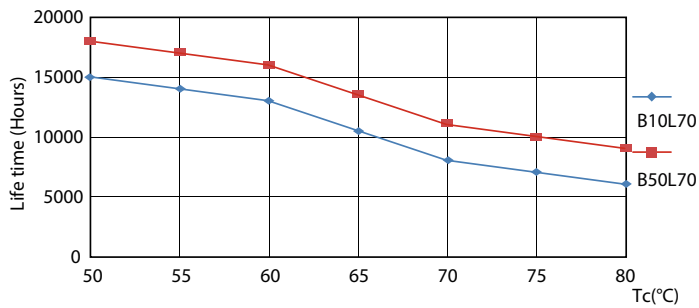

Product data

General Information		Power factor (nom.)	
Cap base	G13 [Medium Bi-Pin Fluorescent]		0.5
Main application	Industrial	Voltage (Nom)	220–240 V
Nominal lifetime (nom.)	15000 h	Temperature	
Switching cycle	50000X	T ambient (max.)	45 °C
B50L70	15000 h	T ambient (min.)	-20 °C
Light Technical		T storage (max.)	65 °C
Colour Code	740 [CCT of 4,000 K]	T storage (min.)	-40 °C
Lamp Luminous Flux 25°C EL (Nom)	800 lm	T-Case maximum (nom.)	60 °C
Lamp Luminous Flux (Nom)	800 lm	Controls and Dimming	
Colour Temperature, horizontal (Nom)	4000 K	Dimmable	no
Colour consistency	<7	Mechanical and Housing	
Colour Rendering Index, horiz (Nom)	73	Product length	600 mm
LLMF at end of nominal lifetime (nom.)	70 %	Approval and Application	
Operating and Electrical		Energy efficiency label (EEL)	A+
Input frequency	50 to 60 Hz	Energy-saving product	Yes
Power (Rated) (Nom)	8 W	Suitable for accent lighting	No
Lamp current (nom.)	70 mA	Approval marks	RoHS compliance KEMA Keur certificate
Starting time (nom.)	0.5 s		
Warm-up time to 60% light (nom.)	0.5 s		

Photometric data

LEDtube 600mm 8W 740 T8 CN I G

LEDtube 600mm 8W 765 T8 CN I G

LEDtube 600mm 8W G13 T8 740 800lm AP C G

Ecofit Ledtubes T8

Lifetime

LEDtube 16W G13 740 T8 AP I G

LEDtube 16W G13 740 T8 AP I G