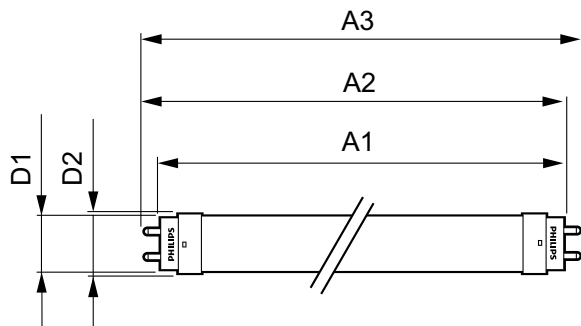

Product data

General Information		Power factor (nom.)	
Cap base	G13 [Medium Bi-Pin Fluorescent]		0.5
Main application	Industrial	Voltage (Nom)	220–240 V
Nominal lifetime (nom.)	15000 h	Temperature	
Switching cycle	50000X	T ambient (max.)	45 °C
B50L70	15000 h	T ambient (min.)	-20 °C
Light Technical		T storage (max.)	65 °C
Colour Code	740 [CCT of 4,000 K]	T storage (min.)	-40 °C
Lamp Luminous Flux 25°C EL (Nom)	800 lm	T-Case maximum (nom.)	60 °C
Lamp Luminous Flux (Nom)	800 lm	Controls and Dimming	
Colour Temperature, horizontal (Nom)	4000 K	Dimmable	no
Colour consistency	<7	Mechanical and Housing	
Colour Rendering Index, horiz (Nom)	73	Product length	600 mm
LLMF at end of nominal lifetime (nom.)	70 %	Approval and Application	
Operating and Electrical		Energy efficiency label (EEL)	A+
Input frequency	50 to 60 Hz	Energy-saving product	Yes
Power (Rated) (Nom)	8 W	Suitable for accent lighting	No
Lamp current (nom.)	70 mA	Approval marks	RoHS compliance KEMA Keur certificate
Starting time (nom.)	0.5 s		
Warm-up time to 60% light (nom.)	0.5 s		

Ecofit Ledtubes T8

Energy Consumption kWh/1000 h	8 kWh
Product Data	
Full product code	871869652505000
Order product name	LEDtube 600mm 8W 740 T8 AP C G
EAN/UPC – product	8718696525050
Order code	52505000

Numerator – quantity per pack	1
Numerator – packs per outer box	10
Material no. (12NC)	929001184708
Net weight (piece)	0.124 kg

Dimensional drawing

TLED 600mm 2ft T8 8W-18W 4000K G13 ND

Product	D1	D2	A1	A2	A3	C	D
LEDtube 600mm	25.68	28	588.5	595.5	602.5	602.5	27.8
8W 740 T8 AP C	mm	mm	mm	mm	mm	mm	mm
G							

Photometric data

LEDtube 600mm 8W 740 T8 CN I G

LEDtube 600mm 8W 765 T8 CN I G

LEDtube 600mm 8W G13 T8 740 800lm AP C G

Ecofit Ledtubes T8

Lifetime

LEDtube 16W G13 740 T8 AP I G

LEDtube 16W G13 740 T8 AP I G