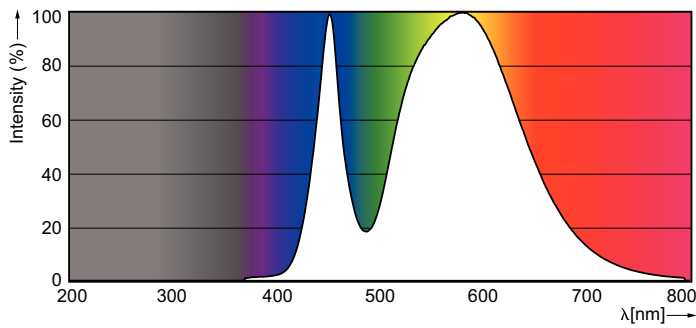

LEDtube 600mm 8W 740 T8 CN I G

LEDtube 600mm 8W 765 T8 CN I G