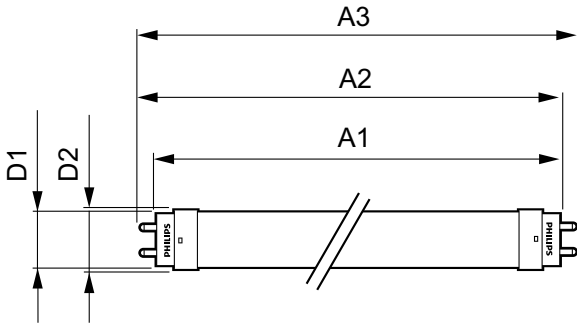

Product data

General Information		Voltage (Nom)	
Cap base	G13 [Medium Bi-Pin Fluorescent]	220-240 V	
Main application	Industrial	Temperature	
Nominal lifetime (nom.)	15000 h	T ambient (max.)	45 °C
Switching cycle	50000X	T ambient (min.)	-20 °C
B50L70	15000 h	T storage (max.)	65 °C
		T storage (min.)	-40 °C
Light Technical		T-Case maximum (nom.)	60 °C
Colour code	740 [CCT of 4,000 K]	Controls and Dimming	
Luminous flux (nom.)	800 lm	Dimmable	No
Luminous flux (rated) (nom.)	800 lm	Mechanical and Housing	
Correlated colour temperature (nom.)	4000 K	Product length	600 mm
Colour consistency	<7	Approval and Application	
Color rendering index (nom.)	73	Energy efficiency label (EEL)	A+
LLMF at end of nominal lifetime (nom.)	70 %	Energy-saving product	Yes
Operating and Electrical		Suitable for accent lighting	No
Input frequency	50 to 60 Hz	Approval marks	RoHS compliance KEMA Keur certificate
Power (Rated) (Nom)	8 W	Energy Consumption kWh/1000 h	8 kWh
Lamp current (nom.)	70 mA		
Starting time (nom.)	0.5 s		
Warm-up time to 60% light (nom.)	0.5 s		
Power factor (nom.)	0.5		

Essential LEDtube

Product Data

Full product code	871869664603800
Order product name	LEDtube 600mm 8W 740 T8 AP I G
EAN/UPC – product	8718696646038
Order code	64603800
Numerator – quantity per pack	1

Numerator – packs per outer box	20
Material no. (12NC)	929001184738
Net weight (piece)	0.124 kg

Dimensional drawing

TLED 600mm 2ft T8 8W-18W 4000K G13 ND

Product	D1	D2	A1	A2	A3	C	D
LEDtube 600mm	25.68	28	588.5	595.5	602.5	602.5	27.8
8W 740 T8 AP I G	mm	mm	mm	mm	mm	mm	mm

Photometric data

LEDtube 600mm 8W 740 T8 CN I G