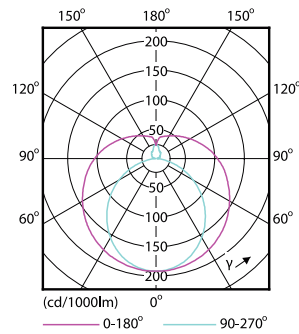

Product data

General Information		Voltage (Nom)	
Cap base	G13 [Medium Bi-Pin Fluorescent]	220-240 V	
Main application	Industrial	Temperature	
Nominal lifetime (nom.)	15000 h	T ambient (max.)	45 °C
Switching cycle	50000X	T ambient (min.)	-20 °C
B50L70	15000 h	T storage (max.)	65 °C
		T storage (min.)	-40 °C
Light Technical		T-Case maximum (nom.)	60 °C
Colour code	740 [CCT of 4,000 K]	Controls and Dimming	
Luminous flux (nom.)	800 lm	Dimmable	No
Luminous flux (rated) (nom.)	800 lm	Mechanical and Housing	
Correlated colour temperature (nom.)	4000 K	Product length	600 mm
Colour consistency	<7	Approval and Application	
Color rendering index (nom.)	73	Energy efficiency label (EEL)	A+
LLMF at end of nominal lifetime (nom.)	70 %	Energy-saving product	Yes
Operating and Electrical		Suitable for accent lighting	No
Input frequency	50 to 60 Hz	Approval marks	RoHS compliance KEMA Keur certificate
Power (Rated) (Nom)	8 W	Energy Consumption kWh/1000 h	8 kWh
Lamp current (nom.)	70 mA		
Starting time (nom.)	0.5 s		
Warm-up time to 60% light (nom.)	0.5 s		
Power factor (nom.)	0.5		

Dimensional drawing

TLED 600mm 2ft T8 8W-18W 4000K G13 ND

Product	D1	D2	A1	A2	A3	C	D
LEDtube 600mm	25.68	28	588.5	595.5	602.5	602.5	27.8
8W 740 T8 AP I G	mm	mm	mm	mm	mm	mm	mm

Photometric data

LEDtube 600mm 8W 740 T8 CN I G