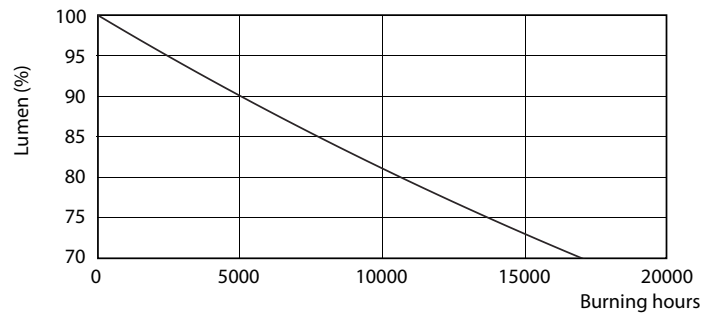

Product data

General Information	
Cap-Base	G13 [Medium Bi-Pin Fluorescent]
Main Application	Industrial
Nominal Lifetime (Nom)	15000 h
Switching Cycle	50000X
B50L70	15000 h
Light Technical	
Color Code	740 [CCT of 4000K]
Luminous Flux (Nom)	800 lm
Luminous Flux (Rated) (Nom)	800 lm
Correlated Color Temperature (Nom)	4000 K
Color Consistency	<7
Color Rendering Index (Nom)	73
LLMF At End Of Nominal Lifetime (Nom)	70 %
Operating and Electrical	
Input Frequency	50 to 60 Hz
Power (Rated) (Nom)	8 W
Lamp Current (Nom)	70 mA
Starting Time (Nom)	0.5 s
Warm Up Time to 60% Light (Nom)	0.5 s
Power Factor (Nom)	0.5

Photometric data

LEDtube 600mm 8W 740 T8 CN I G

LEDtube 600mm 8W 765 T8 CN I G

LEDtube 600mm 8W G13 T8 740 800lm AP C G

Essential LEDtube

Lifetime

LEDtube 16W G13 740 T8 AP I G

LEDtube 16W G13 740 T8 AP I G