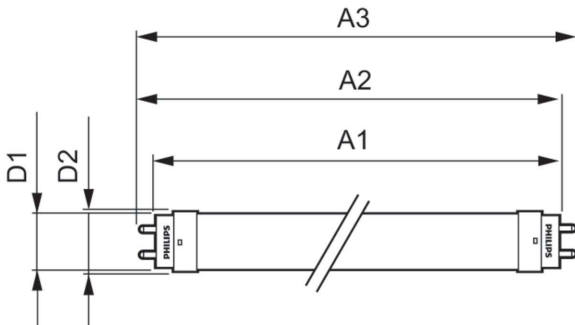

Ecofit Ledtubes T8

Product Data

Order product name	LEDtube 600mm 8W 740 G HV
Full product name	LEDtube 600mm 8W 740 G HV
Full product code	871869673214400
Order code	929001184741
Material Nr. (12NC)	929001184741

Numerator - Quantity Per Pack	1
EAN/UPC - Product/Case	8718696732144
Numerator - Packs per outer box	10
EAN/UPC - Case	8718696732151

Dimensional drawing

Product	D1	D2	A1	A2	A3	C	D
LEDtube 600mm	25.68	28 mm	588.5	595.5	602.5	602.5	27.8
8W 740 G HV	mm		mm	mm	mm	mm	mm

Photometric data