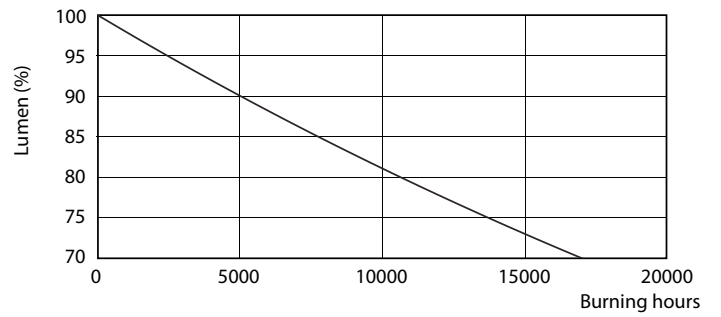

Life Expectancy Diagram - LEDtube 600mm 8W 740 G HV

Lumen Maintenance Diagram - LEDtube 600mm 8W 740 G HV

Life Expectancy Diagram - LEDtube 600mm 8W 740 G HV

Lumen Maintenance Diagram - LEDtube 600mm 8W 740 G HV