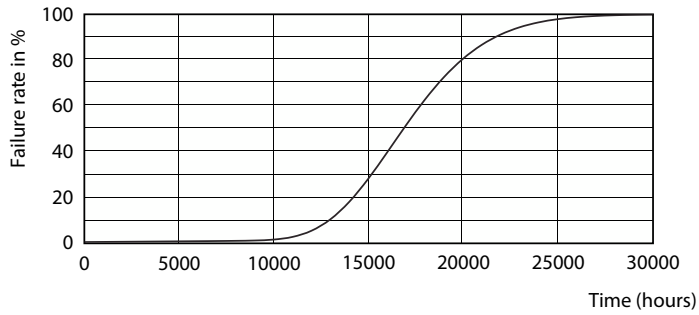

Ecofit Ledtubes T8

Lifetime

Life Expectancy Diagram - LEDtube 600mm 8W 740 G HV