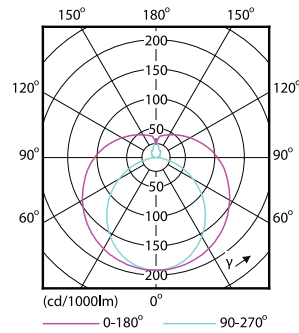

Light Distribution Diagram - LEDtube 600mm 8W 740 G HV

Spectral Power Distribution Colour - LEDtube 600mm 8W 740 G HV