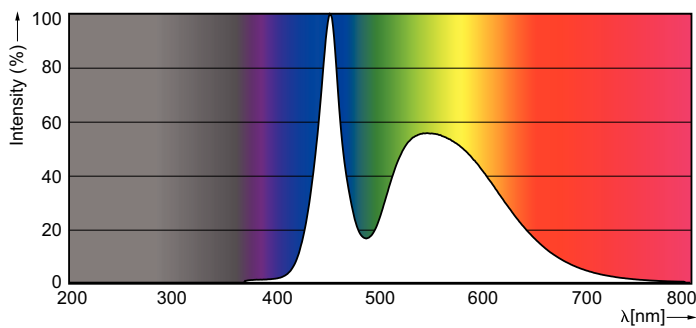

LEDtube 600mm 8W 765 T8 CN I G

LEDtube 1200mm 16W 765 T8 CN I G