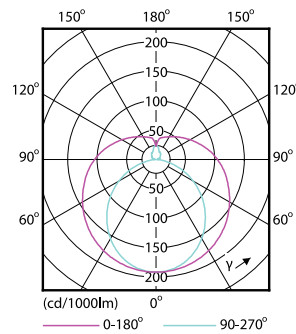

Ecofit Ledtubes T8

Order product name	LEDtube 600mm 8W 765 T8 AP C G
EAN/UPC – product	8718696525074
Order code	52507400
Numerator – quantity per pack	1
Numerator – packs per outer box	10

Material no. (12NC)	929001184808
Net weight (piece)	0.124 kg

Dimensional drawing

A3

Product	D1	D2	A1	A2	A3	C	D
LEDtube 600mm	25.68	28	588.5	595.5	602.5	602.5	27.8
8W 765 T8 AP C	mm	mm	mm	mm	mm	mm	mm

G

TLED 600mm 2ft T8 8W-18W 6500K G13 ND

Photometric data