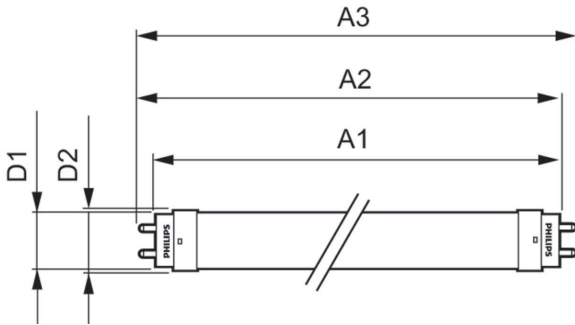

### Product data

General Information		Power Consumption	
Cap-Base	G13 [Medium Bi-Pin Fluorescent]	Power Consumption	8 W
Nominal lifetime	15,000 hour(s)	Starting Time (Nom)	0.5 s
Switching Cycle	50,000	Warm-up time to 60% light	0.5 s
Rated Lifetime (Hours)	15,000 hour(s)	Power Factor (Fraction)	0.5
Lighting Technology	LED	Voltage (Nom)	220-240 V
EU RoHS compliant	Yes	<b>Temperature</b>	
<b>Light Technical</b>		Ambient temperature range	-20 °C to 45 °C
Color Code	765 [CCT of 6500K]	T-Case Maximum (Nom)	60 °C
Beam Angle (Nom)	240 degree(s)	<b>Controls and Dimming</b>	
Luminous Flux	800 lumen	Dimmable	No
Color Designation	Cool Daylight	<b>Mechanical and Housing</b>	
Correlated Color Temperature (Nom)	6500 K	Product Length	600 mm
Luminous Efficacy (rated) (Nom)	100.00 lm/W	Bulb Shape	Tube, double-ended
Color Consistency	<7	<b>Approval and Application</b>	
Color rendering index (CRI)	73	Energy Saving Product	Yes
LLMF At End Of Nominal Lifetime (Nom)	70 %	Suitable For Accent Lighting	No
<b>Operating and Electrical</b>		Approval Marks	RoHS compliance KEMA Keur certificate
Line Frequency	50 to 60 Hz		
Input Frequency	50 to 60 Hz		

# Ecofit Ledtubes T8

Energy Consumption kWh/1000 h	8 kWh
<b>Product Data</b>	
Full product code	871869652507400
Order product name	LEDtube 600mm 8W 765 T8 AP C G
Order code	929001184808
Numerator - Quantity Per Pack	1

## Dimensional drawing

Product	D1	D2	A1	A2	A3	C	D
LEDtube 600mm	25.68	28 mm	588.5	595.5	602.5	602.5	27.8
8W 765 T8 AP C G	mm		mm	mm	mm	mm	mm

## Photometric data

General uniform lighting - LEDtube 600mm 8W 765 T8 AP C G

Light Distribution Diagram - LEDtube 600mm 8W 765 T8 AP C G

Spectral Power Distribution Colour - LEDtube 600mm 8W 765 T8 AP C G