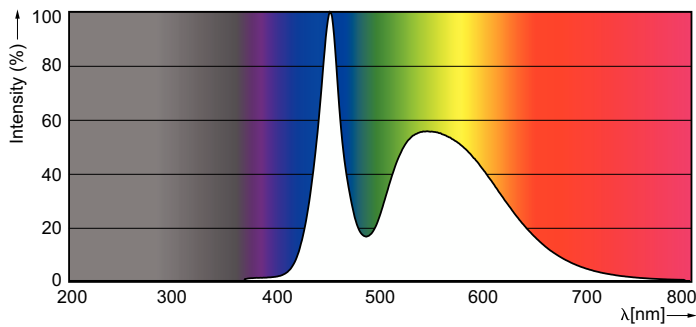

### Product data

General Information		Power Consumption	
Cap-Base	G13 [Medium Bi-Pin Fluorescent]	Power Consumption	8 W
Nominal lifetime	15,000 hour(s)	Starting Time (Nom)	0.5 s
Switching Cycle	50,000	Warm-up time to 60% light	0.5 s
Rated Lifetime (Hours)	15,000 hour(s)	Power Factor (Fraction)	0.5
Lighting Technology	LED	Voltage (Nom)	220-240 V
EU RoHS compliant	Yes	<b>Temperature</b>	
<b>Light Technical</b>		Ambient temperature range	-20 °C to 45 °C
Color Code	765 [CCT of 6500K]	T-Case Maximum (Nom)	60 °C
Beam Angle (Nom)	240 degree(s)	<b>Controls and Dimming</b>	
Luminous Flux	800 lumen	Dimmable	No
Color Designation	Cool Daylight	<b>Mechanical and Housing</b>	
Correlated Color Temperature (Nom)	6500 K	Product Length	600 mm
Luminous Efficacy (rated) (Nom)	100.00 lm/W	Bulb Shape	Tube, double-ended
Color Consistency	<7	<b>Approval and Application</b>	
Color rendering index (CRI)	73	Energy Saving Product	Yes
LLMF At End Of Nominal Lifetime (Nom)	70 %	Suitable For Accent Lighting	No
<b>Operating and Electrical</b>		Approval Marks	RoHS compliance KEMA Keur certificate
Line Frequency	50 to 60 Hz		
Input Frequency	50 to 60 Hz		

## Photometric data

General uniform lighting - LEDtube 600mm 8W 765 T8 AP C G

Light Distribution Diagram - LEDtube 600mm 8W 765 T8 AP C G

Spectral Power Distribution Colour - LEDtube 600mm 8W 765 T8 AP C G