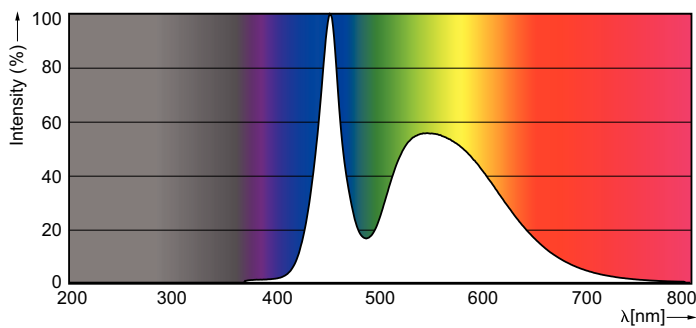

LEDtube 600mm 8W 765 T8 CN I G

LEDtube 1200mm 16W 765 T8 CN I G

LEDtube 600mm 8W G13 T8 765 800lm AP C G