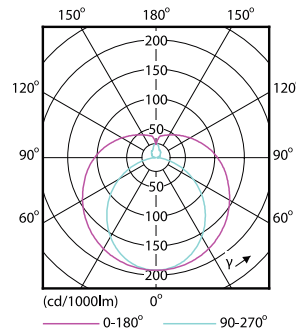

### Product data

General Information		Power Consumption	
Cap-Base	G13 [Medium Bi-Pin Fluorescent]	Power Consumption	8 W
Nominal lifetime	15,000 hour(s)	Starting Time (Nom)	0.5 s
Switching Cycle	50,000	Warm-up time to 60% light	0.5 s
Rated Lifetime (Hours)	15,000 hour(s)	Power Factor (Fraction)	0.5
Lighting Technology	LED	Voltage (Nom)	220-240 V
EU RoHS compliant	Yes	<b>Temperature</b>	
<b>Light Technical</b>		Ambient temperature range	-20 °C to 45 °C
Color Code	765 [CCT of 6500K]	T-Case Maximum (Nom)	60 °C
Beam Angle (Nom)	240 degree(s)	<b>Controls and Dimming</b>	
Luminous Flux	800 lumen	Dimmable	No
Color Designation	Cool Daylight	<b>Mechanical and Housing</b>	
Correlated Color Temperature (Nom)	6500 K	Product Length	600 mm
Luminous Efficacy (rated) (Nom)	100.00 lm/W	Bulb Shape	Tube, double-ended
Color Consistency	<7	<b>Approval and Application</b>	
Color rendering index (CRI)	73	Energy Saving Product	Yes
LLMF At End Of Nominal Lifetime (Nom)	70 %	Suitable For Accent Lighting	No
<b>Operating and Electrical</b>		Approval Marks	RoHS compliance KEMA Keur certificate
Line Frequency	50 to 60 Hz		
Input Frequency	50 to 60 Hz		

## Dimensional drawing

Product	D1	D2	A1	A2	A3	C	D
LEDtube 600mm	25.68	28 mm	588.5	595.5	602.5	602.5	27.8
8W 765 T8 AP C G	mm		mm	mm	mm	mm	mm

## Photometric data

General uniform lighting - LEDtube 600mm 8W 765 T8 AP C G

Light Distribution Diagram - LEDtube 600mm 8W 765 T8 AP C G

Spectral Power Distribution Colour - LEDtube 600mm 8W 765 T8 AP C G