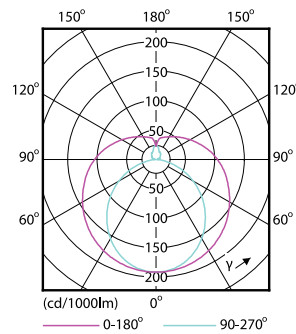

Ecofit Ledtubes T8

Order product name	LEDtube 600mm 8W 765 T8 AP C G
EAN/UPC – product	8718696525074
Order code	929001184808
Numerator – quantity per pack	1
Numerator – packs per outer box	10

Material no. (12NC)	929001184808
Net weight (piece)	0.124 kg

Dimensional drawing

A3

Product	D1	D2	A1	A2	A3	C	D
LEDtube 600mm	25.68	28	588.5	595.5	602.5	602.5	27.8
8W 765 T8 AP C	mm	mm	mm	mm	mm	mm	mm
G							

TLED 600mm 2ft T8 8W-18W 6500K G13 ND

Photometric data