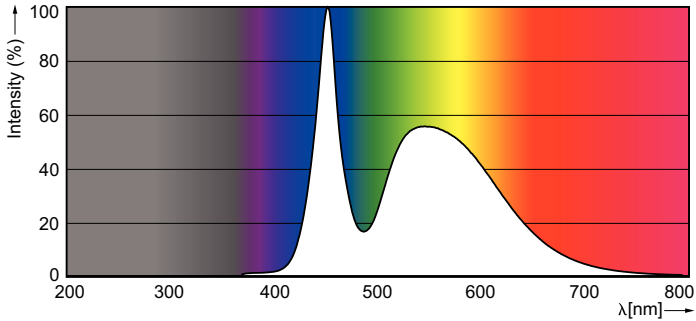

Product data

General Information		Starting time (nom.)	
Cap base	G13 [Medium Bi-Pin Fluorescent]		0.5 s
Main application	Industrial	Warm-up time to 60% light (nom.)	0.5 s
Nominal lifetime (nom.)	15000 h	Power factor (nom.)	0.5
Switching cycle	50000X	Voltage (Nom)	220-240 V
B50L70	15000 h		
Light Technical		Temperature	
Colour Code	765 [CCT of 6,500 K]	T ambient (max.)	45 °C
Lamp Luminous Flux 25°C EL (Nom)	800 lm	T ambient (min.)	-20 °C
Lamp Luminous Flux (Nom)	800 lm	T storage (max.)	65 °C
Colour Temperature, horizontal (Nom)	6500 K	T storage (min.)	-40 °C
Colour consistency	<7	T-Case maximum (nom.)	60 °C
Colour Rendering Index,horiz (Nom)	73		
LLMF at end of nominal lifetime (nom.)	70 %	Controls and Dimming	
		Dimmable	no
		Mechanical and Housing	
		Product length	600 mm
		Approval and Application	
		Energy efficiency label (EEL)	A+
Operating and Electrical			
Input frequency	50 to 60 Hz		
Power (Rated) (Nom)	8 W		
Lamp current (nom.)	70 mA		

TLED 600mm 2ft T8 8W-18W 6500K G13 ND

Product	D1	D2	A1	A2	A3	C	D
LEDtube 600mm	25.68	28	588.5	595.5	602.5	602.5	27.8
8W 765 T8 AP C G	mm	mm	mm	mm	mm	mm	mm

Photometric data

LEDtube 600mm 8W 765 T8 CN I G

Ecofit LED tubes T8 Mains