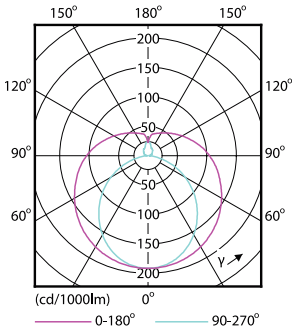

EAN/UPC – product	8718696525074
Order code	929001184808
Numerator – quantity per pack	1
Numerator – packs per outer box	10
Material no. (12NC)	929001184808
Net weight (piece)	0.124 kg

Dimensional drawing

TLED 600mm 2ft T8 8W-18W 6500K G13 ND

Product	D1	D2	A1	A2	A3	C	D
LEDtube 600mm	25.68	28	588.5	595.5	602.5	602.5	27.8
8W 765 T8 AP C G	mm	mm	mm	mm	mm	mm	mm

Photometric data

LEDtube 600mm 8W 765 T8 CN I G

Ecofit LED tubes T8 Mains