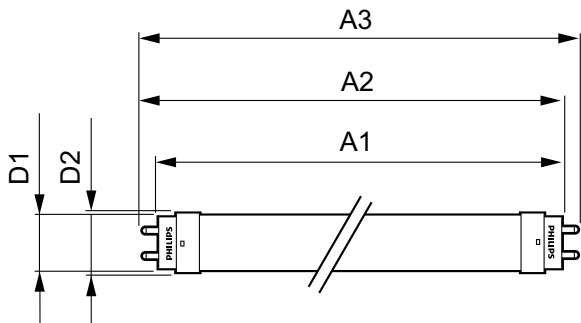

Product data

General Information		Starting time (nom.)	
Cap base	G13 [Medium Bi-Pin Fluorescent]		0.5 s
Main application	Industrial	Warm-up time to 60% light (nom.)	0.5 s
Nominal lifetime (nom.)	15000 h	Power factor (nom.)	0.5
Switching cycle	50000X	Voltage (Nom)	220-240 V
B50L70	15000 h		
Light Technical		Temperature	
Colour Code	765 [CCT of 6,500 K]	T ambient (max.)	45 °C
Lamp Luminous Flux 25°C EL (Nom)	800 lm	T ambient (min.)	-20 °C
Lamp Luminous Flux (Nom)	800 lm	T storage (max.)	65 °C
Colour Temperature, horizontal (Nom)	6500 K	T storage (min.)	-40 °C
Colour consistency	<7	T-Case maximum (nom.)	60 °C
Colour Rendering Index,horiz (Nom)	73		
LLMF at end of nominal lifetime (nom.)	70 %	Controls and Dimming	
		Dimmable	no
		Mechanical and Housing	
		Product length	600 mm
		Approval and Application	
		Energy efficiency label (EEL)	A+
Operating and Electrical			
Input frequency	50 to 60 Hz		
Power (Rated) (Nom)	8 W		
Lamp current (nom.)	70 mA		

Ecofit LED tubes T8 Mains

Energy-saving product	Yes
Suitable for accent lighting	No
Approval marks	RoHS compliance KEMA Keur certificate
Energy Consumption kWh/1000 h	8 kWh

Product Data

Full product code	871869652507400
Order product name	LEDtube 600mm 8W 765 T8 AP C G

EAN/UPC – product	8718696525074
Order code	929001184808
Numerator – quantity per pack	1
Numerator – packs per outer box	10
Material no. (12NC)	929001184808
Net weight (piece)	0.124 kg

Dimensional drawing

TLED 600mm 2ft T8 8W-18W 6500K G13 ND

Product	D1	D2	A1	A2	A3	C	D
LEDtube 600mm	25.68	28	588.5	595.5	602.5	602.5	27.8
8W 765 T8 AP C G	mm	mm	mm	mm	mm	mm	mm

Photometric data

LEDtube 600mm 8W 765 T8 CN I G

Ecofit LED tubes T8 Mains