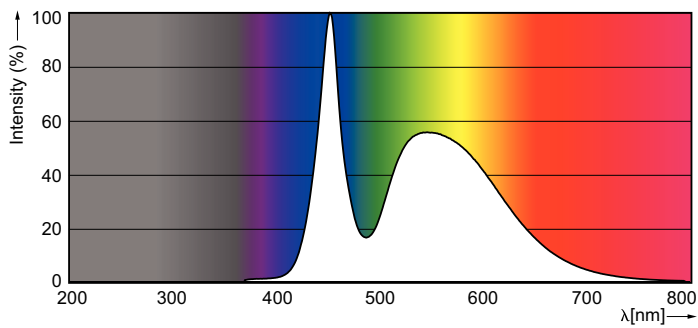

LEDtube 600mm 8W 765 T8 CN I G

LEDtube 1200mm 16W 765 T8 CN I G