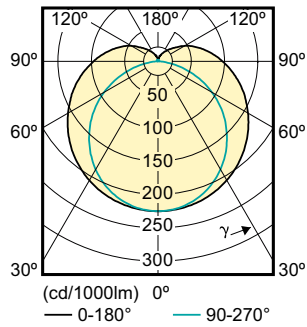

Photometric data

LEDtube 1200mm 18 W T8 I W