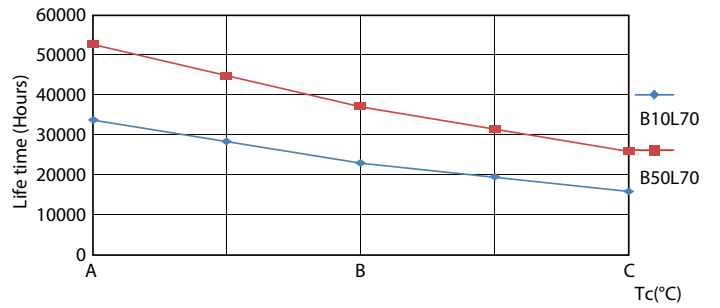

LEDTube 1200 mm 18W 840 T8 I W LifetimeVsTc

LEDTube 1200 mm 18W 840 T8 I W FailureRate