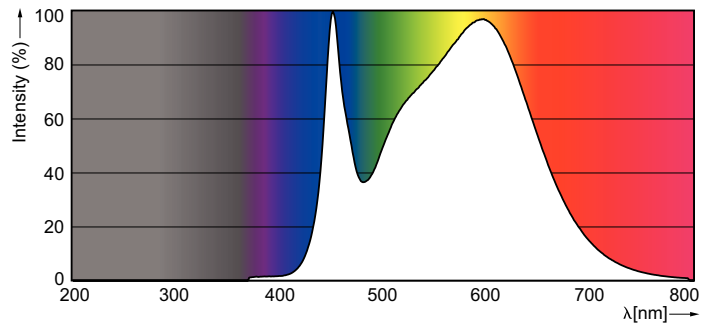

LEDtube 1200mm 18 W /840 T8 I W