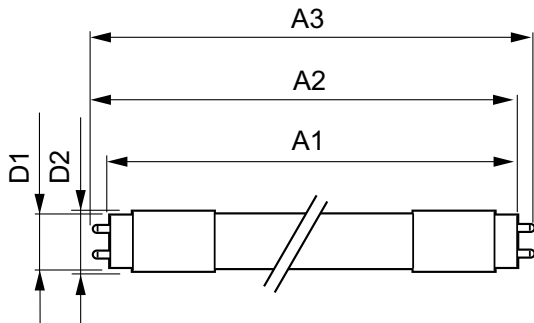

### Product data

General Information		Power Factor (Nom)		0.92	
Cap-Base	G13 [ Medium Bi-Pin Fluorescent]	Voltage (Nom)		100–240 V	
EU RoHS compliant	Yes	Temperature			
Nominal Lifetime (Nom)	30000 h	T-Ambient (Max)	45 °C		
Switching Cycle	50000X	T-Ambient (Min)	-20 °C		
Light Technical		T-Storage (Max)	65 °C		
Color Code	840 [ CCT of 4000K]	T-Storage (Min)	-40 °C		
Luminous Flux (Nom)	1850 lm	T-Case Maximum (Nom)	70 °C		
Correlated Color Temperature (Nom)	4000 K	Controls and Dimming			
Color Consistency	<6	Dimmable	No		
Color Rendering Index (Nom)	82	Mechanical and Housing			
LLMF At End Of Nominal Lifetime (Nom)	70 %	Product Length	1200 mm		
Operating and Electrical		Approval and Application			
Input Frequency	50 to 60 Hz	Energy Efficiency Label (EEL)	A+		
Power (Nom)	18 W	Energy Saving Product	Yes		
Starting Time (Nom)	0.5 s				
Warm Up Time to 60% Light (Nom)	instant full light				

# Essential LED tubes T8 Mains

Suitable For Accent Lighting	No
Approval Marks	CE marking UL certificate RoHS compliance KEMA Keur certificate
Energy Consumption kWh/1000 h	18 kWh
<b>Product Data</b>	
Full product code	871869668291301
Order product name	CorePro LEDtube 1200mm 18W 840 T8C W G

## Dimensional drawing

LEDtube 1200mm 18W/840 T8C WG

Product	D1	D2	A1	A2	A3
CorePro LEDtube 1200mm 18W 840 T8C W G	25.6 mm	27.8 mm	1199.4 mm	1205.3 mm	1213.6 mm