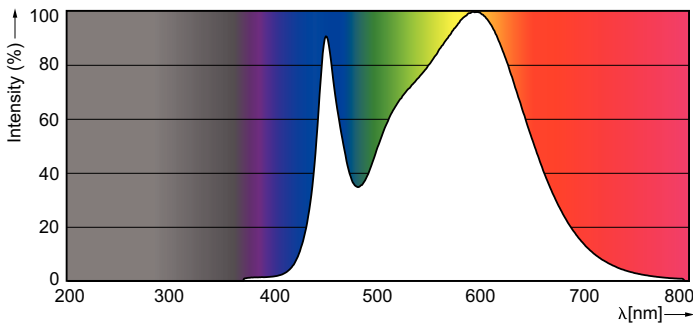

## Photometric data

Essential LEDtube 18W G13 4000K 240D

SDPO\_MLEDGA\_0072-Spectral Power distribution