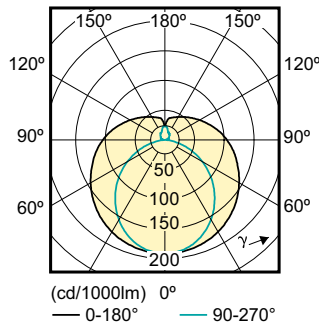

Essential LED tubes T8 Mains

Suitable For Accent Lighting	No
Approval Marks	CE marking UL certificate RoHS compliance KEMA Keur certificate
Energy Consumption kWh/1000 h	18 kWh
Product Data	
Full product code	871869668291301
Order product name	CorePro LEDtube 1200mm 18W 840 T8C W G

EAN/UPC - Product	8718696682913
Order code	929001193972
Numerator - Quantity Per Pack	1
Numerator - Packs per outer box	20
Material Nr. (12NC)	929001193972
Net Weight (Piece)	0.215 kg

Dimensional drawing

Product	D1	D2	A1	A2	A3
CorePro LEDtube 1200mm 18W 840 T8C W G	25.6 mm	27.8 mm	1199.4 mm	1205.3 mm	1213.6 mm

Photometric data