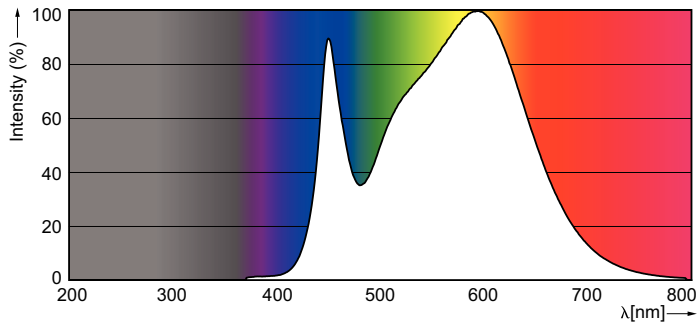

Essential LED tubes T8 Mains

Photometric data

SDPO_MLEDGA_0074-Spectral Power distribution