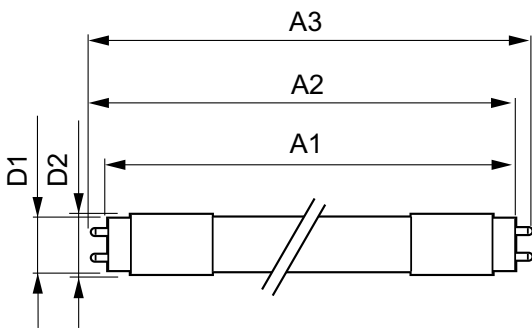

## Product Data

Full product code	871869668297501
-------------------	-----------------

Order product name	CorePro LEDtube 600mm 9W 840 T8 C W G
EAN/UPC - Product	8718696682975
Order code	929001194672
Numerator - Quantity Per Pack	1
Numerator - Packs per outer box	20
Material Nr. (12NC)	929001194672
Net Weight (Piece)	0.120 kg

## Dimensional drawing

LEDtube 600mm 9W/840 T8C WG

Product	D1	D2	A1	A2	A3
CorePro LEDtube 600mm 9W 840 T8 C W G	25.6 mm	27.8 mm	589.8 mm	595.7 mm	604.0 mm