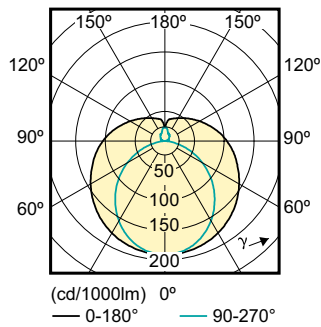

Essential LEDtube 9W G13 6500K 240D