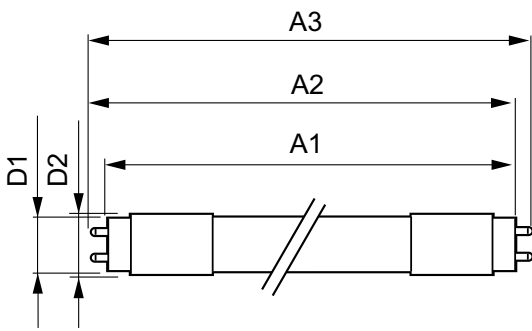

## Product Data

Full product code	871869668299901
-------------------	-----------------

Order product name	CorePro LEDtube 600mm 9W 865 T8 C W G
EAN/UPC - Product	8718696682999
Order code	929001194772
Numerator - Quantity Per Pack	1
Numerator - Packs per outer box	20
Material Nr. (12NC)	929001194772
Net Weight (Piece)	0.120 kg

## Dimensional drawing

LEDtube 600mm 9W/865 T8C WG

Product	D1	D2	A1	A2	A3
CorePro LEDtube 600mm 9W 865 T8 C W G	25.6 mm	27.8 mm	589.8 mm	595.7 mm	604.0 mm