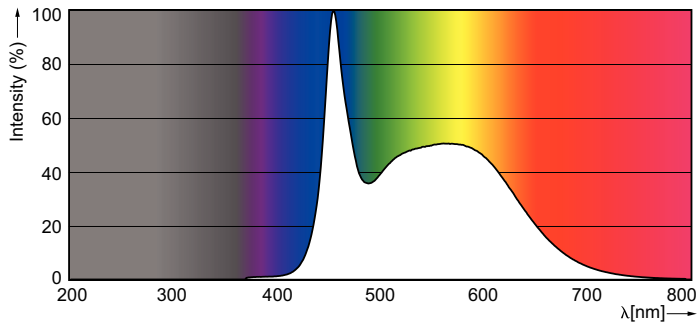

Essential LED tubes T8 Mains

Photometric data

SDPO_MLEDGA_0075-Spectral Power distribution