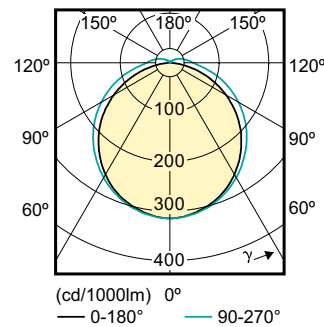

CorePro LED PLC

Energy Consumption kWh/1000 h	12 kWh
Product Data	
Full product code	871869654115900
Order product name	CorePro LED PLC CorePro LED PLC 9W 830 4P G24q-3
EAN/UPC – product	8718696541159

Order code	54115900
Numerator – quantity per pack	1
Numerator – packs per outer box	10
Material no. (12NC)	929001200802
Net weight (piece)	0.088 kg

Dimensional drawing

Product	D1	D2	A1	A2	A3
CorePro LED PLC CorePro LED PLC 9W 830 4P G24q-3	24.3 mm	28.4 mm	128.8 mm	148 mm	163.6 mm

Photometric data