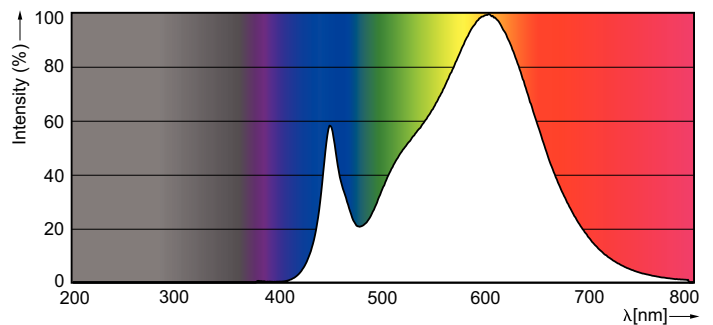

LEDtube PLC 100mm 9W G24Q-3 830 950lm