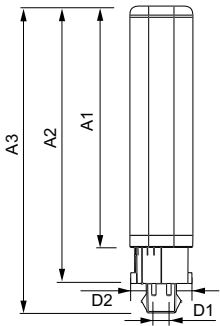

CorePro LED PLC

Energy Consumption kWh/1000 h	12 kWh
Product Data	
Full product code	871869654115900
Order product name	CorePro LED PLC CorePro LED PLC 9W 830 4P G24q-3
EAN/UPC – product	8718696541159

Order code	54115900
Numerator – quantity per pack	1
Numerator – packs per outer box	10
Material no. (12NC)	929001200802
Net weight (piece)	0.088 kg

Dimensional drawing

LEDtube PLC 9W G24q-3/830 4P