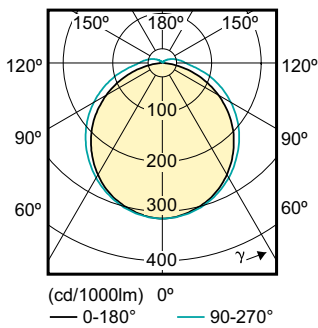

LEDtube PLC 100mm 9W G24Q-3 840 1000lm