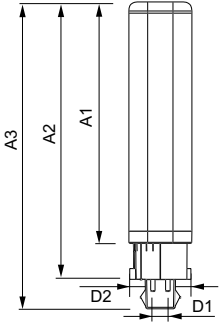

CorePro LED PLC

EAN/UPC – product	8718696541173
Order code	54117300
Numerator – quantity per pack	1
Numerator – packs per outer box	10

Material no. (12NC)	929001200902
Net weight (piece)	0.088 kg

Dimensional drawing

LEDtube PLC 9W G24q-3/840 4P