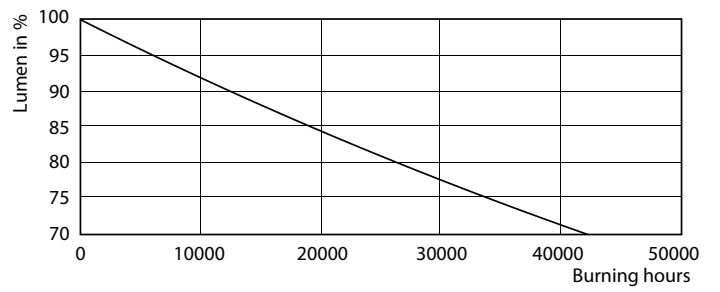

PLC /830, /840

CorePro LED PLC

Photometric data

STD 1200 mm 20 W /830 T8 I

Lifetime

LEDtube PLC 100mm 9W G24D-3 830 950lm

LEDtube PLC 100mm 9W G24D-3 830 950lm

LEDtube PLC 100mm 9W G24D-3 830 950lm