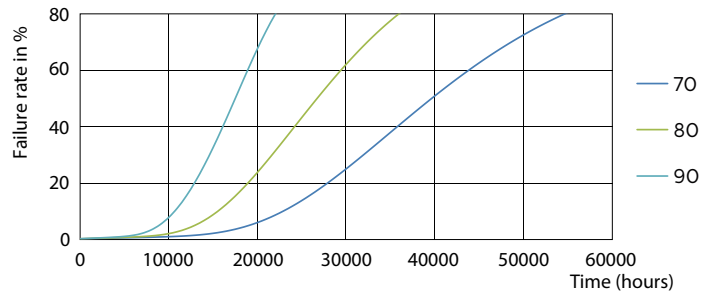

PLC /830, /840

CorePro LED PLC

Photometric data

STD 1200 mm 20 W /830 T8 I

Lifetime

LEDtube PLC 100mm 9W G24D-3 830 950lm

LEDtube PLC 100mm 9W G24D-3 830 950lm

LEDtube PLC 100mm 9W G24D-3 830 950lm