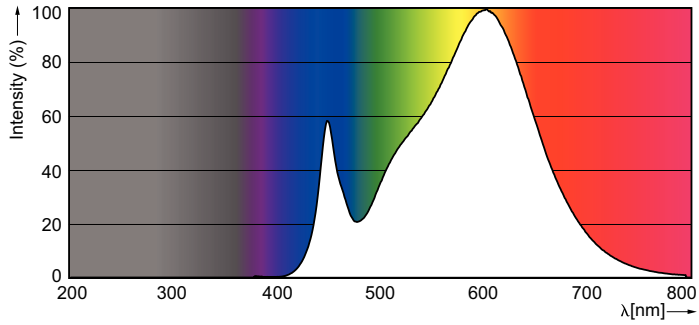

CorePro LED PLC

Photometric data

STD 1200 mm 20 W /830 T8 I