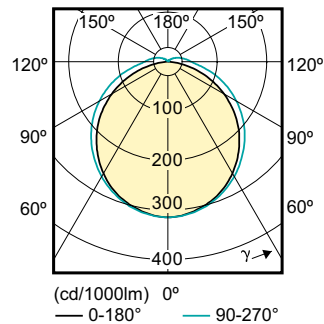

PLC /830, /840