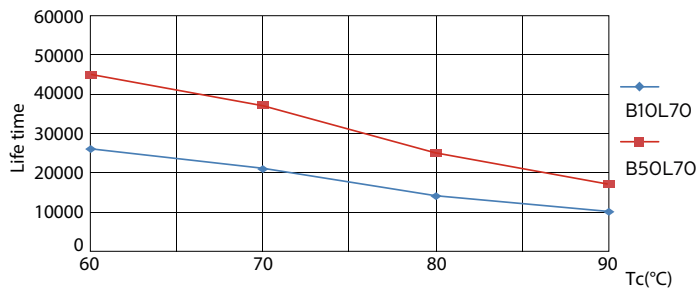

Product data

General Information	
Cap-Base	G24D-3 [G24d-3]
Nominal Lifetime (Nom)	30000 h
Switching Cycle	50000X
B50L70	30000 h
Light Technical	
Color Code	830 [CCT of 3000K]
Luminous Flux (Nom)	950 lm
Luminous Flux (Rated) (Nom)	950 lm
Correlated Color Temperature (Nom)	3000 K
Color Consistency	<6
Color Rendering Index (Nom)	83
LLMF At End Of Nominal Lifetime (Nom)	70 %
Operating and Electrical	
Input Frequency	50 to 60 Hz
Power (Rated) (Nom)	8.5 W
Lamp Current (Max)	43 mA
Lamp Current (Min)	33 mA
Starting Time (Nom)	0.5 s
Warm Up Time to 60% Light (Nom)	0.5 s
Power Factor (Nom)	0.9

PLC /830, /840

CorePro LED PLC

Photometric data

STD 1200 mm 20 W /830 T8 I

Lifetime

LEDtube PLC 100mm 9W G24D-3 830 950lm

LEDtube PLC 100mm 9W G24D-3 830 950lm

LEDtube PLC 100mm 9W G24D-3 830 950lm