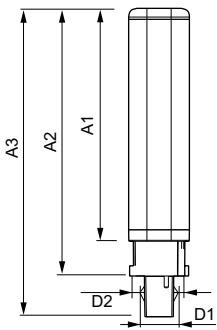

CorePro LED PLC

Product Data

Full product code	871869666999000
Order product name	CorePro LED PLC LED PLC 8.5W 830 2P G24d-3
EAN/UPC - Product	8718696669990
Order code	929001201208

Numerator - Quantity Per Pack	1
Numerator - Packs per outer box	10
Material Nr. (12NC)	929001201208
Net Weight (Piece)	0.090 kg

Warnings and Safety

- NOTES: The overall energy efficiency and light distribution of any installation that uses these lamps are determined by the design of the installation.

Dimensional drawing

LEDtube PLC 8.5W G24d-3/830 2P