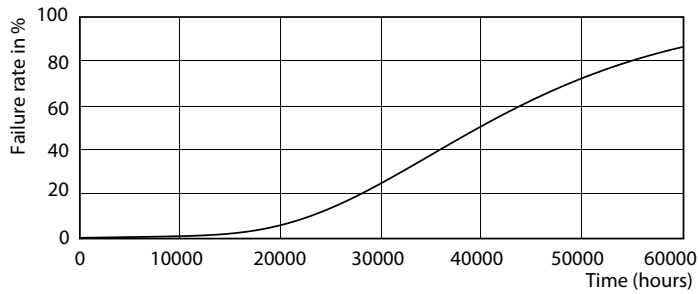

PLC /830, /840

CorePro LED PLC

Photometric data

STD 1200 mm 20 W /830 T8 I

Lifetime

LEDtube PLC 100mm 9W G24D-3 830 950lm

LEDtube PLC 100mm 9W G24D-3 830 950lm

LEDtube PLC 100mm 9W G24D-3 830 950lm