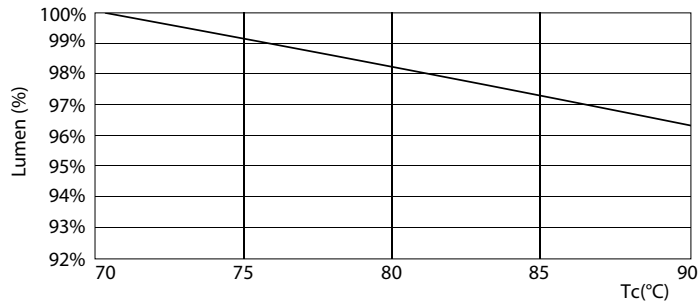

CorePro LED PLC

Lifetime

LEDtube PLC 100mm 9W G24D-3 830 950lm