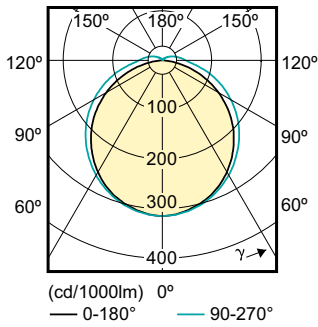

CorePro LED PLC

Fotometriska data