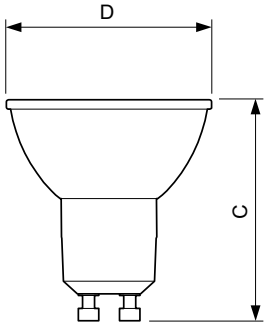

Classic LEDspotMV

Order code	929001215208
Numerator - Quantity Per Pack	1
Numerator - Packs per outer box	10
Material Nr. (12NC)	929001215208

Net Weight (Piece)	0.038 kg

Dimensional drawing

LEDClassic 50W GU10 WW 230V 36D ND 1BC/6

Product	D	C
Essential LED 4.6-50W GU10 827 36D	50 mm	54 mm