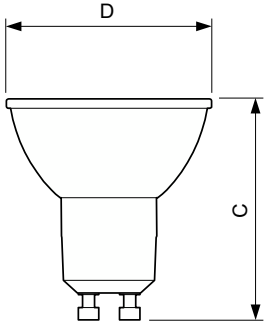

Classic LEDspotMV

Product Data

Order product name	Essential LED 4.6-50W GU10 827 36D
Full product name	Essential LED 4.6-50W GU10 827 36D
Full product code	871869670059400
Order code	929001215208
Material Nr. (12NC)	929001215208

Numerator - Quantity Per Pack	1
EAN/UPC - Product/Case	8718696700594
Numerator - Packs per outer box	10
EAN/UPC - Case	8718696700600

Dimensional drawing

Product	D	C
Essential LED 4.6-50W GU10 827 36D	50 mm	54 mm