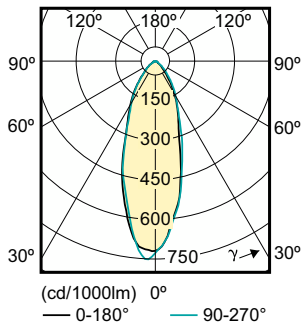

Product data

General Information		Power Consumption	
Cap-Base	GU10	Power Consumption	4.6 W
Nominal lifetime	15,000 hour(s)	Lamp Current (Nom)	39 mA
Switching Cycle	50,000	Wattage Equivalent	50 W
Lighting Technology	LED	Starting Time (Nom)	0.5 s
EU RoHS compliant	Yes	Warm-up time to 60% light	0.5 s
Light Technical		Power Factor (Fraction)	0.5
Color Code	827 [CCT of 2700K]	Voltage (Nom)	220-240 V
Beam Angle (Nom)	36 degree(s)	Temperature	
Luminous Flux	395 lm	T-Case Maximum (Nom)	78 °C
Luminous Intensity (Nom)	700 cd	Controls and Dimming	
Color Designation	Warm White (WW)	Dimmable	No
Correlated Color Temperature (Nom)	2700 K	Mechanical and Housing	
Luminous Efficacy (rated) (Nom)	85.90 lm/W	Bulb Shape	PAR16
Color Consistency	<6	Approval and Application	
Color rendering index (CRI)	80	Suitable For Accent Lighting	Yes
LLMF At End Of Nominal Lifetime (Nom)	70 %	Energy Consumption kWh/1000 h	5 kWh
Operating and Electrical			
Line Frequency	50 to 60 Hz		
Input Frequency	50 to 60 Hz		

Photometric data

Spectral Power Distribution Colour - Essential LED 4.6-50W GU10 827 36D

General uniform lighting - Essential LED 4.6-50W GU10 827 36D

Light Distribution Diagram - Essential LED 4.6-50W GU10 827 36D