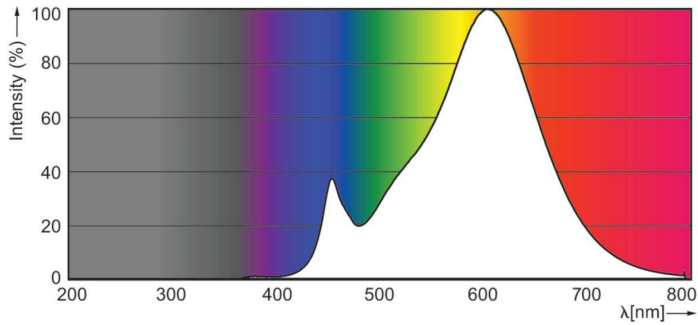

Photometric data

Spectral Power Distribution Colour - Essential LED 4.6-50W GU10 827 36D