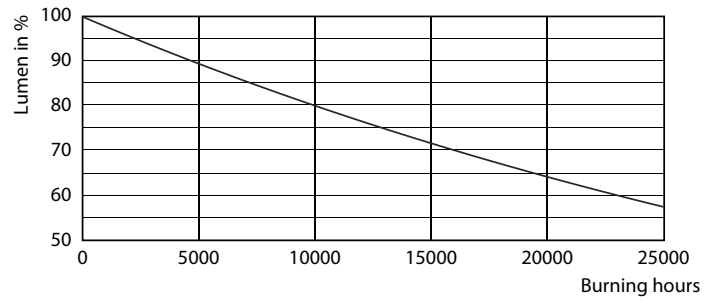

Product data

General Information		Power Consumption	
Cap-Base	GU10	Power Consumption	4.6 W
Nominal lifetime	15,000 hour(s)	Lamp Current (Nom)	39 mA
Switching Cycle	50,000	Wattage Equivalent	50 W
Lighting Technology	LED	Starting Time (Nom)	0.5 s
EU RoHS compliant	Yes	Warm-up time to 60% light	0.5 s
Light Technical		Power Factor (Fraction)	0.5
Color Code	827 [CCT of 2700K]	Voltage (Nom)	220-240 V
Beam Angle (Nom)	36 degree(s)	Temperature	
Luminous Flux	395 lm	T-Case Maximum (Nom)	78 °C
Luminous Intensity (Nom)	700 cd	Controls and Dimming	
Color Designation	Warm White (WW)	Dimmable	No
Correlated Color Temperature (Nom)	2700 K	Mechanical and Housing	
Luminous Efficacy (rated) (Nom)	85.90 lm/W	Bulb Shape	PAR16
Color Consistency	<6	Approval and Application	
Color rendering index (CRI)	80	Suitable For Accent Lighting	Yes
LLMF At End Of Nominal Lifetime (Nom)	70 %	Energy Consumption kWh/1000 h	5 kWh
Operating and Electrical			
Line Frequency	50 to 60 Hz		
Input Frequency	50 to 60 Hz		

Photometric data

Spectral Power Distribution Colour - Essential LED 4.6-50W GU10 827 36D

General uniform lighting - Essential LED 4.6-50W GU10 827 36D

Light Distribution Diagram - Essential LED 4.6-50W GU10 827 36D

Classic LEDspotMV

Lifetime

Life Expectancy Diagram - Essential LED 4.6-50W GU10 827 36D

Lumen Maintenance Diagram - Essential LED 4.6-50W GU10 827 36D