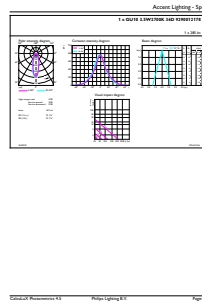

Fotometriske data

LED Lamps, CorePro LEDspotMV 3.5-35W GU10 PAR16 827 255lm 36D