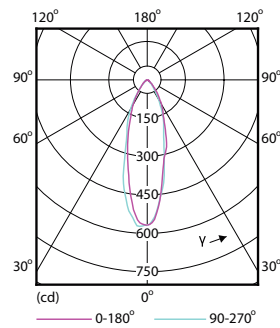

CorePro LEDspotMV 35W GU10 830 36D CLA