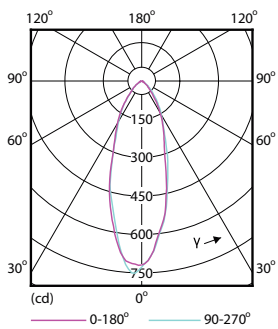

CorePro LEDspotMV 50W GU10 830 36D CLA