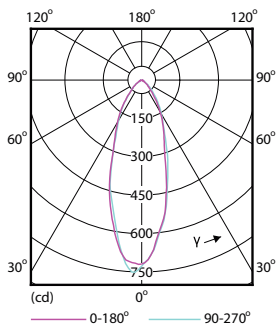

Product data

General Information	
Cap base	GU10 [GU10]
Nominal lifetime (nom.)	15000 h
Switching cycle	50000X
Technical type	4.6-50W
Light Technical	
Colour Code	830 [CCT of 3,000 K]
Technical Beam Angle (Nom)	36 °
Lamp Luminous Flux 25°C EL (Nom)	410 lm
Lamp Luminous Flux (Nom)	410 lm
Luminous intensity (nom.)	740 cd
Colour Designation	White (WH)
Colour Temperature, horizontal (Nom)	3000 K
Lamp Luminous Efficacy EM (Nom)	89.10 lm/W
Colour consistency	<6
Colour Rendering Index,horiz (Nom)	80
LLMF at end of nominal lifetime (nom.)	70 %
Operating and Electrical	
Input frequency	50 to 60 Hz
Power (Rated) (Nom)	4.6 W

Classic LEDspotMV

Order code	929001218108
Numerator – quantity per pack	1
Numerator – packs per outer box	10
Material no. (12NC)	929001218108

Net weight (piece)	0.038 kg
--------------------	----------

Dimensional drawing

GU10 230V 4W-35W 260lm 100D 2700K GU10ND

Product	D	C
Essential LED 4.6-50W GU10 830 36D	50 mm	54 mm

Photometric data

Essential Ledspot MV 11W 900lm 3000K

LEDspot,PAR38 11W 900lm 3000K

CorePro LEDspotMV 50W GU10 830 36D CLA