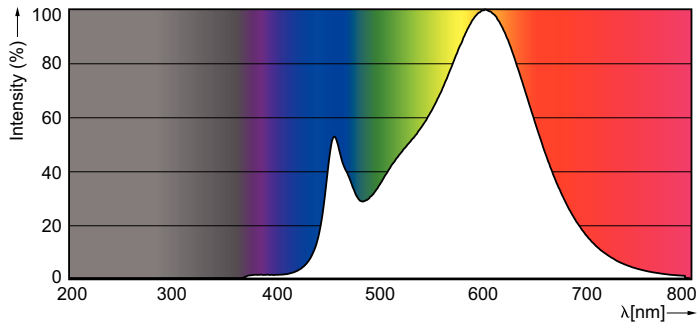

Photometric data

Essential Ledspot MV 11W 900lm 3000K

LEDspot,PAR38 11W 900lm 3000K

CorePro LEDspotMV 50W GU10 830 36D CLA