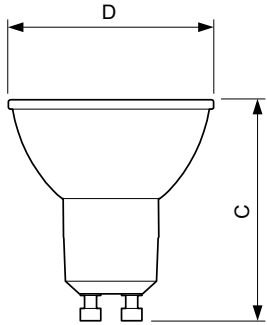

Product data

General Information	
Cap base	GU10 [GU10]
Nominal lifetime (nom.)	15000 h
Switching cycle	50000X
Technical type	4.6-50W
Light Technical	
Colour Code	830 [CCT of 3,000 K]
Technical Beam Angle (Nom)	36 °
Lamp Luminous Flux 25°C EL (Nom)	410 lm
Lamp Luminous Flux (Nom)	410 lm
Luminous intensity (nom.)	740 cd
Colour Designation	White (WH)
Colour Temperature, horizontal (Nom)	3000 K
Lamp Luminous Efficacy EM (Nom)	89.10 lm/W
Colour consistency	<6
Colour Rendering Index,horiz (Nom)	80
LLMF at end of nominal lifetime (nom.)	70 %
Operating and Electrical	
Input frequency	50 to 60 Hz
Power (Rated) (Nom)	4.6 W

Classic LEDspotMV

Order code	929001218108
Numerator – quantity per pack	1
Numerator – packs per outer box	10
Material no. (12NC)	929001218108

Net weight (piece)	0.038 kg
--------------------	----------

Dimensional drawing