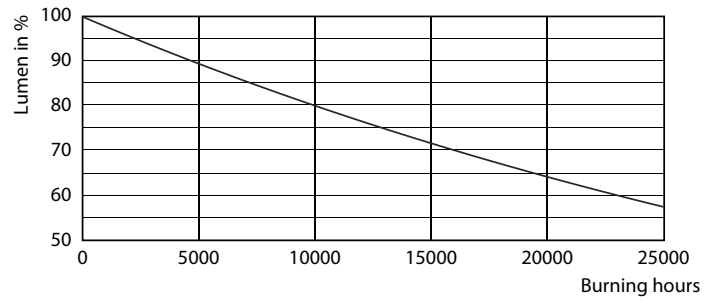

Classic LEDspotMV

Lifetime

Lumen Maintenance Diagram - Essential LED 4.6-50W GU10 830 36D