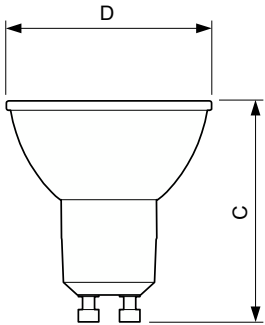

## Dimensional drawing

Product	D	C
Essential LED 4.6-50W GU10 830 36D	50 mm	54 mm