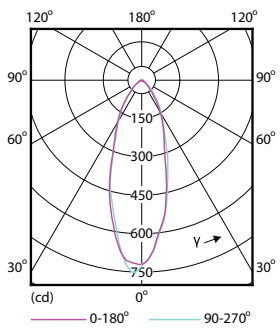

### Product data

General Information		Power Consumption	
Cap-Base	GU10	Power Consumption	4.6 W
Nominal lifetime	15,000 hour(s)	Lamp Current (Nom)	39 mA
Switching Cycle	50,000	Wattage Equivalent	50 W
Lighting Technology	LED	Starting Time (Nom)	0.5 s
EU RoHS compliant	Yes	Warm-up time to 60% light	0.5 s
		Power Factor (Fraction)	0.5
		Voltage (Nom)	220-240 V
Light Technical		Temperature	
Color Code	830 [CCT of 3000K]	T-Case Maximum (Nom)	85 °C
Beam Angle (Nom)	36 degree(s)		
Luminous Flux	410 lm	Controls and Dimming	
Luminous Intensity (Nom)	740 cd	Dimmable	No
Color Designation	White (WH)		
Correlated Color Temperature (Nom)	3000 K	Mechanical and Housing	
Luminous Efficacy (rated) (Nom)	89.10 lm/W	Bulb Shape	PAR16
Color Consistency	<6		
Color rendering index (CRI)	80	Approval and Application	
LLMF At End Of Nominal Lifetime (Nom)	70 %	Suitable For Accent Lighting	Yes
		Energy Consumption kWh/1000 h	5 kWh
Operating and Electrical			
Line Frequency	50 to 60 Hz		
Input Frequency	50 to 60 Hz		

## Dimensional drawing

Product	D	C
Essential LED 4.6-50W GU10 830 36D	50 mm	54 mm

## Photometric data

Spectral Power Distribution Colour - Essential LED 4.6-50W GU10 830 36D

Accent Lighting Spots - Essential LED 4.6-50W GU10 830 36D

Light Distribution Diagram - Essential LED 4.6-50W GU10 830 36D