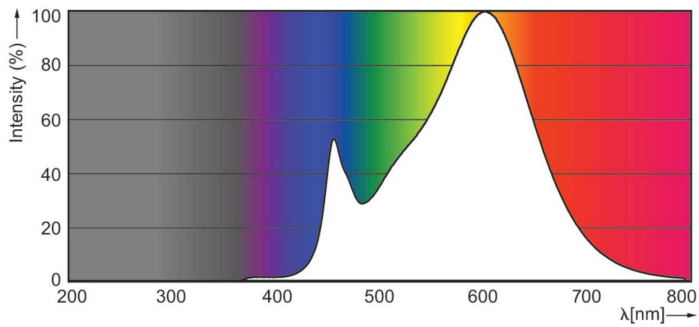

Photometric data

Spectral Power Distribution Colour - Essential LED 4.6-50W GU10 830 36D