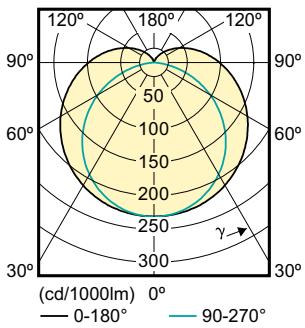

LEDtube 16.5 W, 835, G13, T8, UHO

LEDtube 16.5 W, G13, T8, UHO