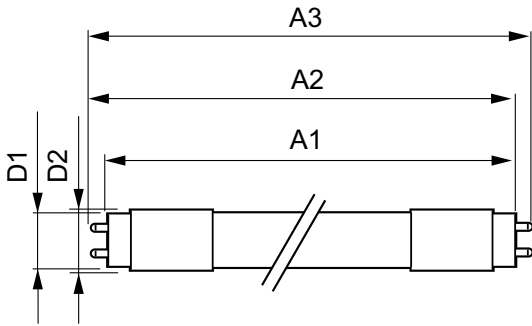

T8

Product Data

Order product name	16.5T8 LED/48-3500 IF 10/1 UHO
EAN/UPC - Product	046677463137
Order code	929001226704
Numerator - Quantity Per Pack	1

Numerator - Packs per outer box	10
Material Nr. (12NC)	929001226704
Net Weight (Piece)	0.230 kg

Dimensional drawing

TLED120-277V 16.5W-25/28/32W 3500K G13ND

Product	D1	D2	A1	A2	A3
16.5T8 LED/48-3500 IF 10/1 UHO	25.68 mm	28 mm	1198 mm	1205 mm	1212 mm

Photometric data