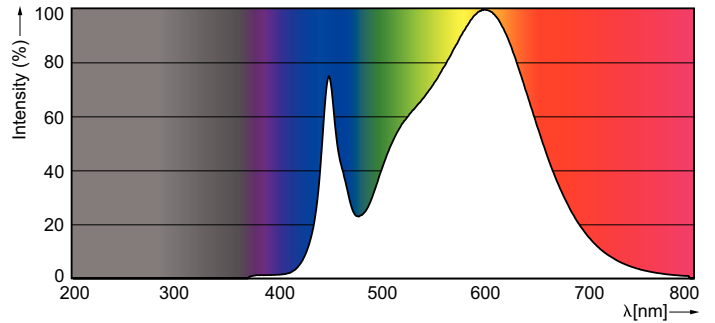

LEDtube 16.5 W, 835, G13, T8, UHO