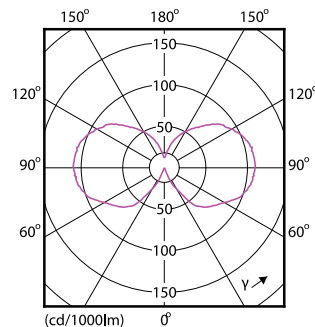

Dimensional drawing

Product	D	C
LEDClassic 7.5-70W A60 E27 WW CL D APR	60 mm	112 mm

Photometric data

Spectral Power Distribution Colour - LEDClassic 7.5-70W A60 E27 WW CL D APR

General uniform lighting - LEDClassic 7.5-70W A60 E27 WW CL D APR