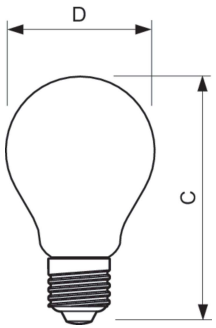

Dimensional drawing

Product	D	C
LEDClassic 7.5-70W A60 E27 WW CL D APR	60 mm	112 mm

Photometric data

Spectral Power Distribution Colour - LEDClassic 7.5-70W A60 E27 WW CL D APR

General uniform lighting - LEDClassic 7.5-70W A60 E27 WW CL D APR