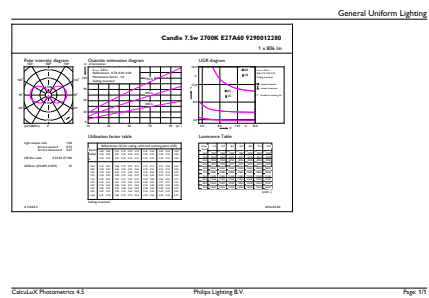

Dimensional drawing

Product	D	C
LEDClassic 7.5-70W A60 E27 WW CL D APR	60 mm	112 mm

Photometric data

Spectral Power Distribution Colour - LEDClassic 7.5-70W A60 E27 WW CL D APR

General uniform lighting - LEDClassic 7.5-70W A60 E27 WW CL D APR