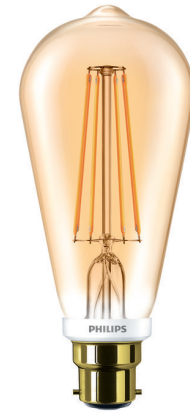

PHILIPS

Eco passport

CLA LEDBulb D 7-50W ST64 B22 820 GOLD Decorative LED bulbs

The new Deco collection transforms your home with a perfect blend of warm white light and a lean, minimalistic lighting experience. With long lifetime, up to 90% energy savings, no flickering and an instant full-level brightness, you will also enjoy soft and evenly distributed light with that trendy and stylish charm for a welcoming harmony in your space.