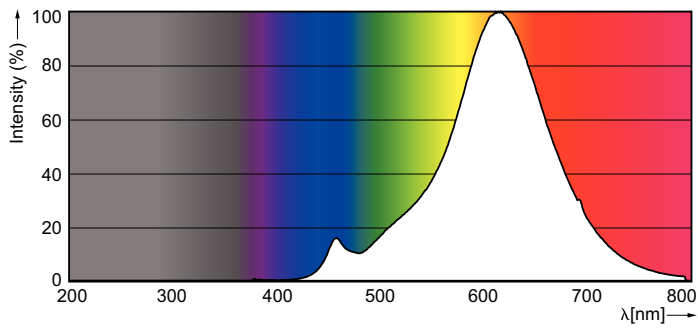

Photometric data

LED Lamps, Lightcolour /820 ST64 GOLD