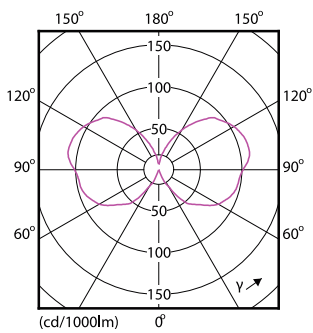

Classic LEDBulb D 7-50W ST64 820 GOLD