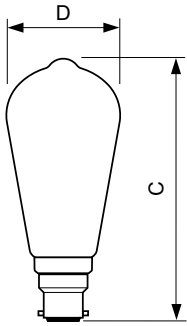

## Dimensional drawing

filament 7W-60W 620lm NAD 2200K E27D

Product	D	C
CLA LEDBulb D 7-50W ST64 B22 820 GOLD	64 mm	146.5 mm