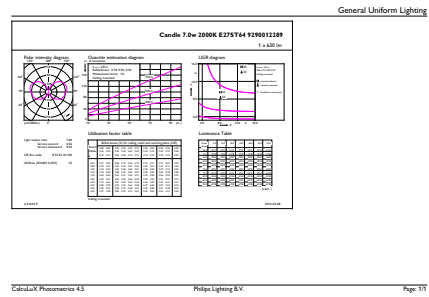

Photometric data

Classic LEDBulb D 7-50W ST64 820 GOLD