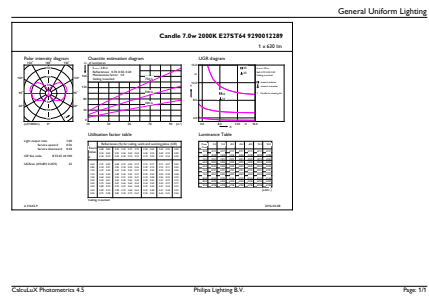

Classic LEDBulb D 7-50W ST64 820 GOLD