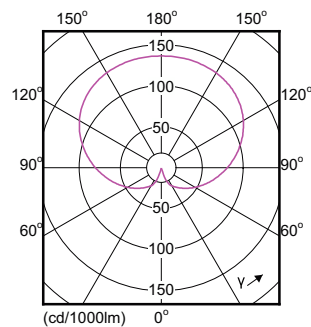

Fotometrické údaje

Spectral Power Distribution Colour – LED Globe 120W G120 E27 WW 230V ND 1CT/4

General uniform lighting – LED Globe 120W G120 E27 WW 230V ND 1CT/4

Light Distribution Diagram – LED Globe 120W G120 E27 WW 230V ND 1CT/4