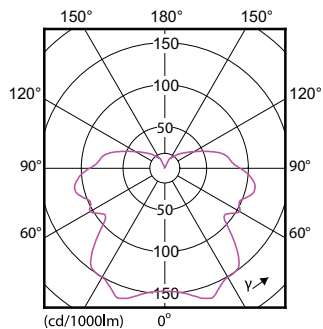

Capsule 230V 2.3W-25W 210lm 2700K G9 D

Fotometriske data

LED Lamps, CorePro LEDcapsuleMV D 2.3-25W G9 /827

LED Lamps, CorePro LEDcapsuleMV D 2.3-25W G9 /827

CorePro LEDcapsule MV

Fotometriske data

LED Lamps, CorePro LEDcapsuleMV D 2.3-25W G9 /827