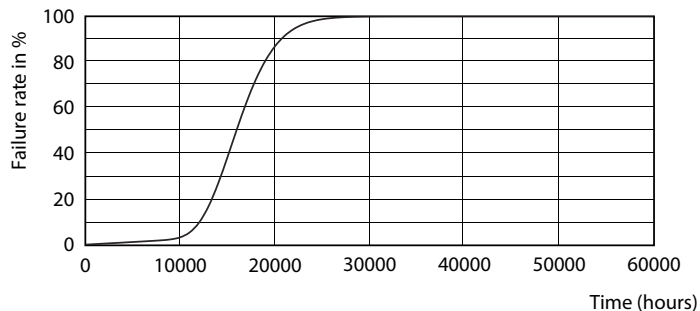

Fotometriska data

CorePro LEDbulb ND 5.5-40W A60

CorePro LEDbulb ND 5.5-40W A60

SDPO_LED Bulb_0021-Spectral Power distribution

CorePro LEDbulb

Livslängd

LEDbulb 40W E27 830 FR A60

LEDbulb 40W E27 830 FR A60