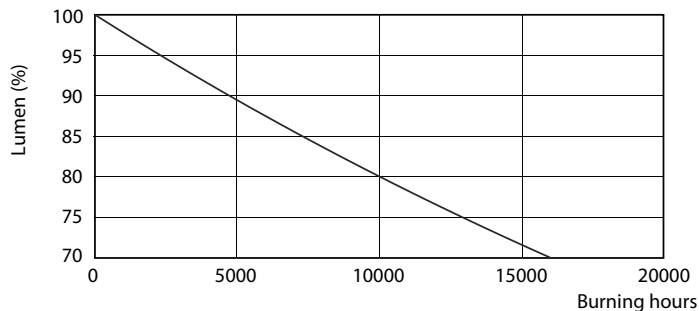

Fotometriska data

CorePro LEDbulb ND 13-100W A60

CorePro LEDbulb ND 13-100W A60

SDPO_LED Bulb_0021-Spectral Power distribution

CorePro LEDbulb

Livslängd

LEDbulb 100W E27 840 FR A60

LEDbulb 100W E27 840 FR A60