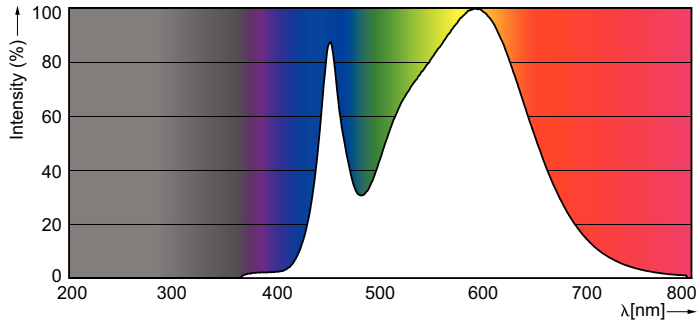

### Product data

General Information	
Cap-Base	E27
Nominal lifetime	15,000 hour(s)
Switching Cycle	50,000
Rated Lifetime (Hours)	15,000 hour(s)
Lighting Technology	LED
Flux measurement reference	Sphere
EU RoHS compliant	Yes
Light Technical	
Color Code	840 [CCT of 4000K]
Beam Angle (Nom)	200 degree(s)
Luminous Flux	1,055 lm
Color Designation	Cool White (CW)
Correlated Color Temperature (Nom)	4000 K
Luminous Efficacy (rated) (Nom)	105.00 lm/W
Color Consistency	<6
Color rendering index (CRI)	80
LLMF At End Of Nominal Lifetime (Nom)	70 %
Flickering value (PstLM) - Flickering value as per EN 61000-3-3	1
Stroboscopic effect visibility measure (SVM)	0.4
Photobiological safety according to EN 62471	RG1

## Photometric data

Spectral Power Distribution Colour - LED 75W A60 E27 CW 230V FR ND 2CT/SRT6