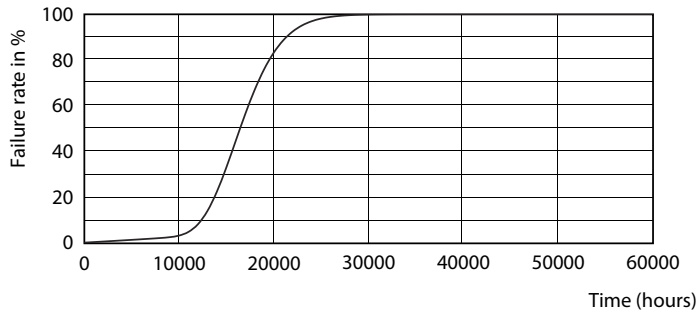

Lifetime

Life Expectancy Diagram - LED 75W A60 E27 CW 230V FR ND 2CT/SRT6