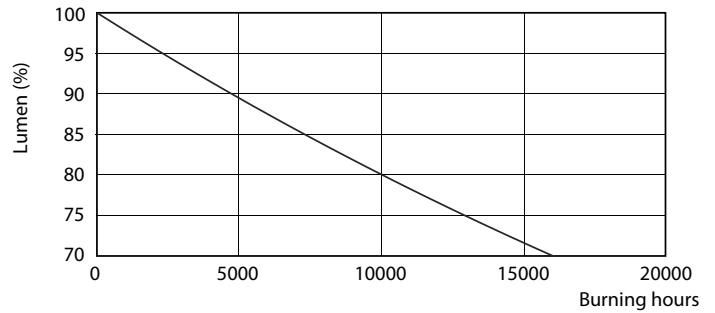

Lumen Maintenance Diagram - LED 75W A60 E27 CW 230V FR ND 2CT/SRT6