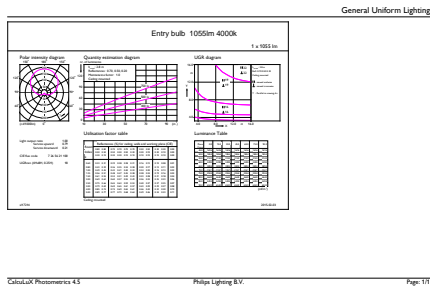

A-Shape LED

Energy Consumption kWh/1000 h	10 kWh
EPREL Registration Number	391872
EyeComfort	Yes
LED Innovations	EyeComfort
Application Conditions	
can it be used in closed luminaires	No
Product Data	
Order product name	LED 75W A60 E27 CW 230V FR ND 2CT/SRT6

Full product name	LED 75W A60 E27 CW 230V FR ND 2CT/SRT6
Full product code	871869972699700
Order code	929001234822
Material Nr. (12NC)	929001234822
Numerator - Quantity Per Pack	1
EAN/UPC - Product/Case	8718699726997
Numerator - Packs per outer box	6
EAN/UPC - Case	8718699727000

Dimensional drawing

Product	D	C
LED 75W A60 E27 CW 230V FR ND 2CT/SRT6	60 mm	110 mm

Photometric data

General uniform lighting - LED 75W A60 E27 CW 230V FR ND 2CT/SRT6