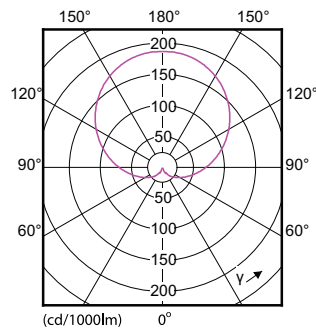

A-Shape LED

Energy Consumption kWh/1000 h	10 kWh
EPREL Registration Number	391872
EyeComfort	Yes
LED Innovations	EyeComfort
Application Conditions	
can it be used in closed luminaires	No
Product Data	
Order product name	LED 75W A60 E27 CW 230V FR ND 2CT/SRT6

Full product name	LED 75W A60 E27 CW 230V FR ND 2CT/SRT6
Full product code	871869972699700
Order code	929001234822
Material Nr. (12NC)	929001234822
Numerator - Quantity Per Pack	1
EAN/UPC - Product/Case	8718699726997
Numerator - Packs per outer box	6
EAN/UPC - Case	8718699727000

Dimensional drawing

Product	D	C
LED 75W A60 E27 CW 230V FR ND 2CT/SRT6	60 mm	110 mm

Photometric data

Light Distribution Diagram - LED 75W A60 E27 CW 230V FR ND 2CT/SRT6