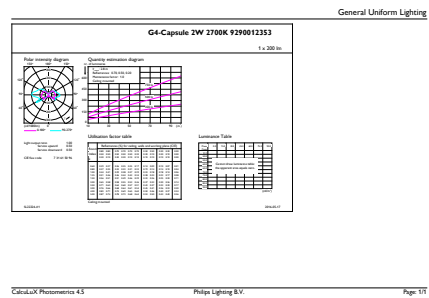

LED Lamps, CorePro LEDcapsuleLV D 2-20W G4 /827