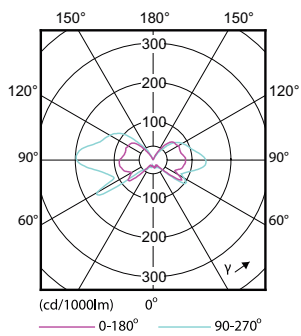

LED Lamps, CorePro LEDcapsuleLV D 2-20W G4 /827