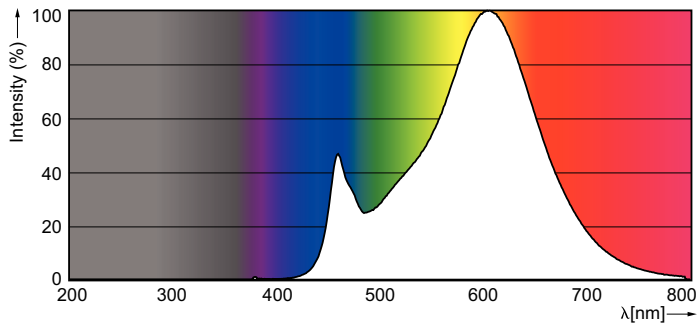

Photometric data

LED Lamps, CorePro LEDcapsuleLV D 2-20W G4 /827