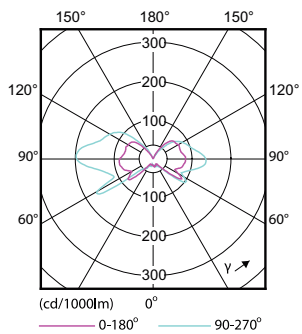

Dimensional drawing

Capsule 12V 2W-20W 200lm 2700K G4 D

Product	D	C
CorePro LEDcapsuleLV 2-20W G4 827 D	17 mm	48 mm

Photometric data

LED Lamps, CorePro LEDcapsuleLV D 2-20W G4 /827

LED Lamps, CorePro LEDcapsuleLV D 2-20W G4 /827