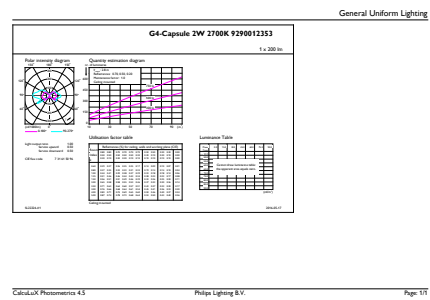

Product data

General Information	
Cap-Base	G4 [G4]
EU RoHS compliant	Yes
Nominal Lifetime (Nom)	15000 h
Switching Cycle	50000X
Technical Type	2-20W
Light Technical	
Color Code	827 [CCT of 2700K]
Luminous Flux (Nom)	200 lm
Color Designation	Warm White (WW)
Correlated Color Temperature (Nom)	2700 K
Luminous Efficacy (rated) (Nom)	100.00 lm/W
Color Consistency	<6
Color Rendering Index (Nom)	80
LLMF At End Of Nominal Lifetime (Nom)	70 %
Operating and Electrical	
Power (Rated) (Nom)	2 W
Lamp Current (Nom)	220 mA

CorePro LEDcapsule LV

Order product name	CorePro LEDcapsuleLV 2-20W G4 827 D
EAN/UPC - Product	8718696578650
Order code	929001235302
Numerator - Quantity Per Pack	1
Numerator - Packs per outer box	12

Material Nr. (12NC)	929001235302
Net Weight (Piece)	0.012 kg

Dimensional drawing

Capsule 12V 2W-20W 200lm 2700K G4 D

Product	D	C
CorePro LEDcapsuleLV 2-20W G4 827 D	17 mm	48 mm

Photometric data

LED Lamps, CorePro LEDcapsuleLV D 2-20W G4 /827

LED Lamps, CorePro LEDcapsuleLV D 2-20W G4 /827