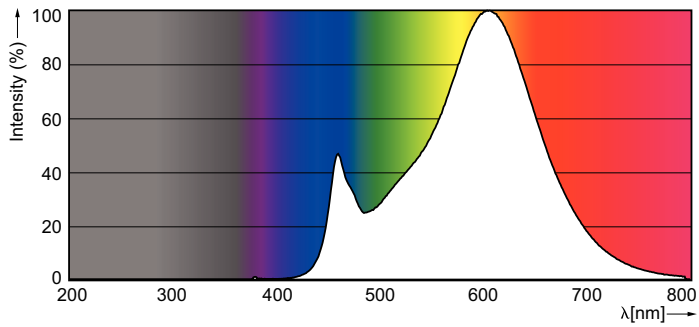

Photometric data

LED Lamps, CorePro LEDcapsuleLV D 2-20W G4 /827