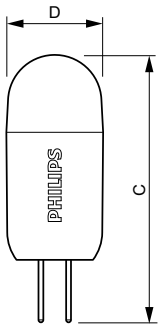

Product data

General Information	
Cap-Base	G4 [G4]
EU RoHS compliant	Yes
Nominal Lifetime (Nom)	15000 h
Switching Cycle	50000X
Technical Type	2-20W
Light Technical	
Color Code	827 [CCT of 2700K]
Luminous Flux (Nom)	200 lm
Color Designation	Warm White (WW)
Correlated Color Temperature (Nom)	2700 K
Luminous Efficacy (rated) (Nom)	100.00 lm/W
Color Consistency	<6
Color Rendering Index (Nom)	80
LLMF At End Of Nominal Lifetime (Nom)	70 %
Operating and Electrical	
Power (Rated) (Nom)	2 W
Lamp Current (Nom)	220 mA

Dimensional drawing

Capsule 12V 2W-20W 200lm 2700K G4 D

Product	D	C
CorePro LEDcapsuleLV 2-20W G4 827 D	17 mm	48 mm

Photometric data

LED Lamps, CorePro LEDcapsuleLV D 2-20W G4 /827

LED Lamps, CorePro LEDcapsuleLV D 2-20W G4 /827