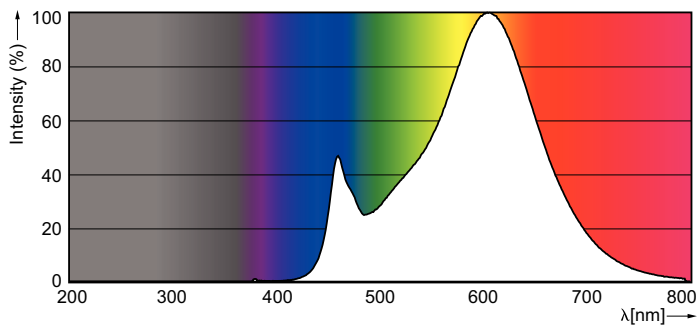

Photometric data

LED Lamps, CorePro LEDcapsuleLV D 2-20W G4 /827