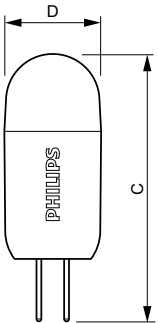

Product data

General Information		Lamp current (nom.)	
Cap base	G4 [G4]		220 mA
Nominal lifetime (nom.)	15000 h	Wattage equivalent	20 W
Switching cycle	50000X	Starting time (nom.)	0.5 s
Technical type	2-20W	Warm-up time to 60% light (nom.)	0.5 s
		Power factor (nom.)	0.7
		Voltage (Nom)	12 V
Light Technical		Temperature	
Colour Code	827 [CCT of 2,700 K]	T-Case maximum (nom.)	84 °C
Lamp Luminous Flux 25°C EL (Nom)	200 lm		
Lamp Luminous Flux (Nom)	200 lm	Controls and Dimming	
Colour Designation	Warm white (WW)	Dimmable	Yes
Colour Temperature, horizontal (Nom)	2700 K	Approval and Application	
Lamp Luminous Efficacy EM (Nom)	100.00 lm/W	Energy efficiency label (EEL)	A++
Colour consistency	<6	Energy-saving product	Yes
Colour Rendering Index,horiz (Nom)	80	Suitable for accent lighting	Yes
LLMF at end of nominal lifetime (nom.)	70 %	Energy Consumption kWh/1000 h	3 kWh
Operating and Electrical			
Power (Rated) (Nom)	2 W		

Numerator – packs per outer box	12
Material no. (12NC)	929001235302
Net weight (piece)	0.012 kg

Dimensional drawing

Capsule 12V 2W-20W 200lm 2700K G4 D

Product	D	C
CorePro LEDcapsuleLV 2-20W G4 827 D	17 mm	48 mm