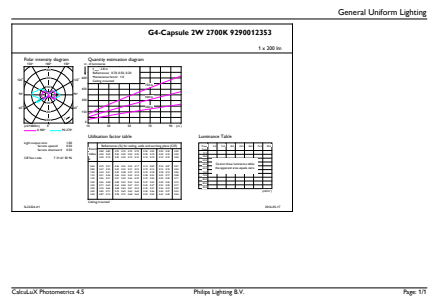

Photometric data

LED Lamps, CorePro LEDcapsuleLV D 2-20W G4 /827