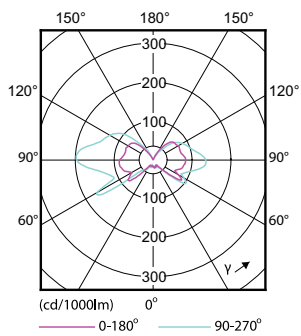

Fotometriska data

LED Lamps, CorePro LEDcapsuleLV D 2-20W G4 /827

LED Lamps, CorePro LEDcapsuleLV D 2-20W G4 /827

LED Lamps, CorePro LEDcapsuleLV D 2-20W G4 /827

CorePro LEDcapsule LV