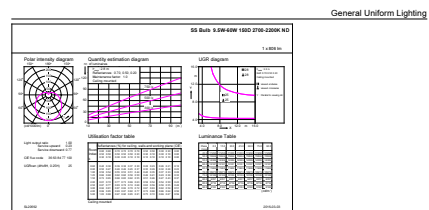

SceneSwitch ND 60W A60S