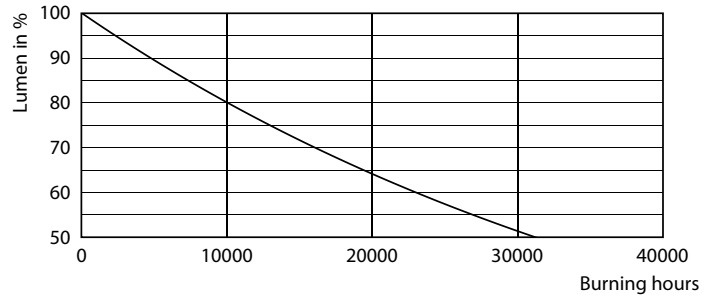

Classic filament LEDbulbs

Lifetime

Life Expectancy Diagram - LEDClassic 2-25W B35 E14 WW CL ND APR

Lumen Maintenance Diagram - LEDClassic 2-25W B35 E14 WW CL ND APR