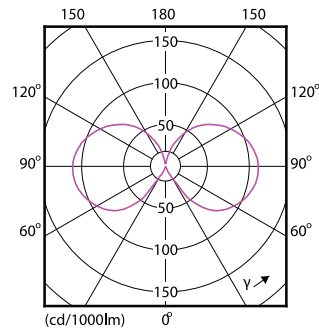

Photometric data

Spectral Power Distribution Colour - LEDClassic 2-25W B35 E14 WW CL ND APR

General uniform lighting - LEDClassic 2-25W B35 E14 WW CL ND APR

Light Distribution Diagram - LEDClassic 2-25W B35 E14 WW CL ND APR