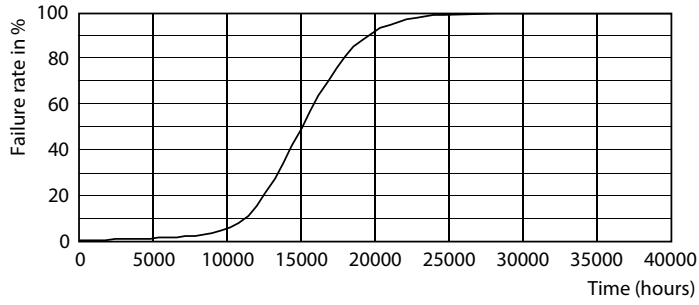

Classic filament LEDbulbs

Lifetime

Life Expectancy Diagram - LEDClassic 2-25W B35 E14 WW CL ND APR

Lumen Maintenance Diagram - LEDClassic 2-25W B35 E14 WW CL ND APR