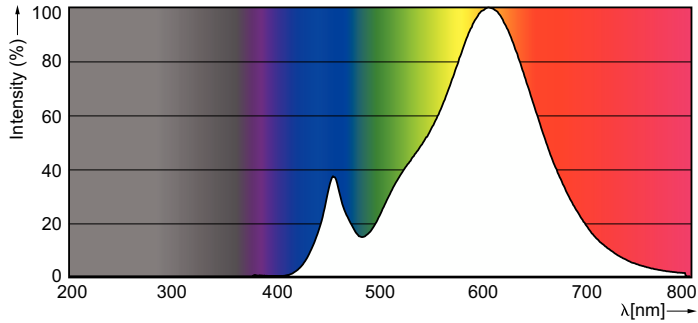

Classic filament LEDbulbs

Product Data

Order product name	LEDClassic 2-25W B35 E14 WW CL ND APR
Full product name	LEDClassic 2-25W B35 E14 WW CL ND APR
Full product code	871869657427000
Order code	929001238308
Material Nr. (12NC)	929001238308

Numerator - Quantity Per Pack	1
EAN/UPC - Product/Case	8718696574270
Numerator - Packs per outer box	10
EAN/UPC - Case	8718696574287

Dimensional drawing

Product	D	C
LEDClassic 2-25W B35 E14 WW CL ND APR	35 mm	97 mm

Photometric data

Spectral Power Distribution Colour - LEDClassic 2-25W B35 E14 WW CL ND APR