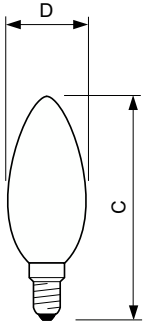

Classic filament LEDbulbs

Product Data

Order product name	LEDClassic 2-25W B35 E14 WW CL ND APR
Full product name	LEDClassic 2-25W B35 E14 WW CL ND APR
Full product code	871869657427000
Order code	929001238308
Material Nr. (12NC)	929001238308

Numerator - Quantity Per Pack	1
EAN/UPC - Product/Case	8718696574270
Numerator - Packs per outer box	10
EAN/UPC - Case	8718696574287

Dimensional drawing

Product	D	C
LEDClassic 2-25W B35 E14 WW CL ND APR	35 mm	97 mm