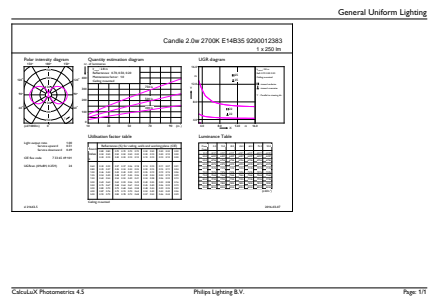

Photometric data

Spectral Power Distribution Colour - LEDClassic 2-25W B35 E14 WW CL ND APR

General uniform lighting - LEDClassic 2-25W B35 E14 WW CL ND APR

Light Distribution Diagram - LEDClassic 2-25W B35 E14 WW CL ND APR