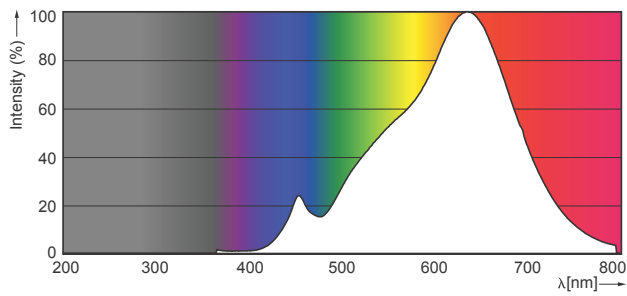

Photometric data

MAS LED ExpertColor 7.2-50W MR16 GU5.3 927