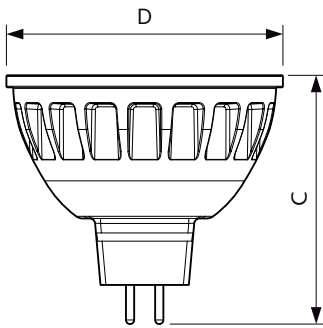

## Dimensional drawing

MR16 12V 7.2-50W 420lm 10D 2700K GU5.3 D

Product	D	C
MASTER LED ExpertColor LED MR16 ExpertColor 7.2-50W 927 10D	51 mm	46 mm