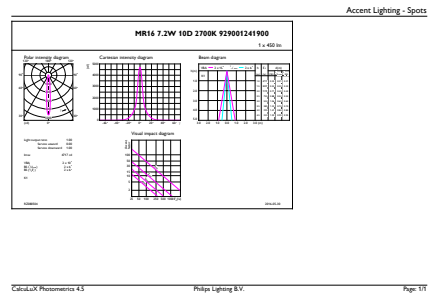

### Product data

General Information		Color Rendering Index (Nom)	
Cap-Base	GU5.3 [ GU5.3]		97
EU RoHS compliant	Yes	LLMF At End Of Nominal Lifetime (Nom) 70 %	
Nominal Lifetime (Nom)	40000 h	Operating and Electrical	
Switching Cycle	50000X	Power (Rated) (Nom)	7.2 W
Technical Type	7.2-50W	Lamp Current (Nom)	800 mA
		Wattage Equivalent	50 W
		Starting Time (Nom)	0.5 s
		Warm Up Time to 60% Light (Nom)	1 s
		Power Factor (Nom)	0.7
		Voltage (Nom)	12 V
Light Technical		Temperature	
Color Code	927	T-Case Maximum (Nom)	92 °C
Beam Angle (Nom)	10 °		
Luminous Flux (Nom)	450 lm		
Luminous Intensity (Nom)	4500 cd		
Color Designation	Warm White (WW)		
Correlated Color Temperature (Nom)	2700 K		
Luminous Efficacy (rated) (Nom)	62.50 lm/W		
Color Consistency	<3		

## Product Data

Full product code	871869657161300
Order product name	MASTER LED ExpertColor LED MR16 ExpertColor 7.2-50W 927 10D

EAN/UPC - Product	8718696571613
Order code	929001241908
Numerator - Quantity Per Pack	1
Numerator - Packs per outer box	10
Material Nr. (12NC)	929001241908
Net Weight (Piece)	0.034 kg

## Dimensional drawing

MR16 12V 7.2-50W 420lm 10D 2700K GU5.3 D

Product	D	C
MASTER LED ExpertColor LED MR16 ExpertColor 7.2-50W 927 10D	51 mm	46 mm

## Photometric data

MAS LED ExpertColor 7.2-50W MR16 GU5.3 927

MAS LED ExpertColor 7.2-50W MR16 GU5.3 927 10D