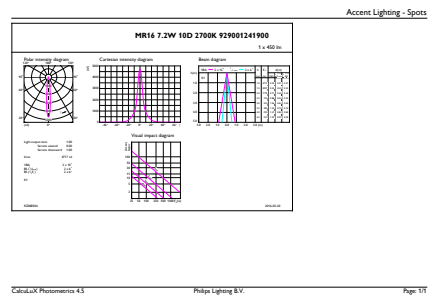

Product data

General Information	
Cap base	GU5.3 [GU5.3]
Nominal lifetime (nom.)	40000 h
Switching cycle	50000X
Technical type	7.2-50W
Light Technical	
Colour Code	927
Technical Beam Angle (Nom)	10°
Lamp Luminous Flux 25°C EL (Nom)	450 lm
Lamp Luminous Flux (Nom)	450 lm
Luminous intensity (nom.)	4500 cd
Colour Designation	Warm white (WW)
Rated beam angle	10°
Colour Temperature, horizontal (Nom)	2700 K
Lamp Luminous Efficacy EM (Nom)	62.50 lm/W

Colour consistency	<3
Colour Rendering Index,horiz (Nom)	97
LLMF at end of nominal lifetime (nom.)	70 %
Operating and Electrical	
Power (Rated) (Nom)	7.2 W
Lamp current (nom.)	800 mA
Wattage equivalent	50 W
Starting time (nom.)	0.5 s
Warm-up time to 60% light (nom.)	1 s
Power factor (nom.)	0.7
Voltage (Nom)	12 V
Temperature	
T-Case maximum (nom.)	92 °C

EAN/UPC – product	8718696571613
Order code	929001241908
Numerator – quantity per pack	1
Numerator – packs per outer box	10
Material no. (12NC)	929001241908
Net weight (piece)	0.034 kg

Dimensional drawing

MR16 12V 7.2-50W 420lm 10D 2700K GU5.3 D

Product	D	C
MASTER LED ExpertColor LED MR16 ExpertColor 7.2-50W 927 10D	51 mm	46 mm

Photometric data

MAS LED ExpertColor 7.2-50W MR16 GU5.3 927

MAS LED ExpertColor 7.2-50W MR16 GU5.3 927 10D