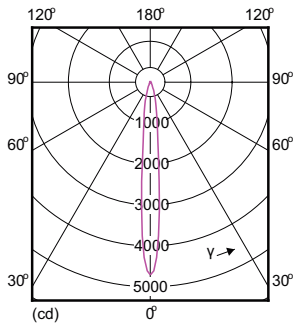

MASTER LEDspot ExpertColor LV

Photometric data

MAS LED ExpertColor 7.2-50W MR16 GU5.3 927 10D