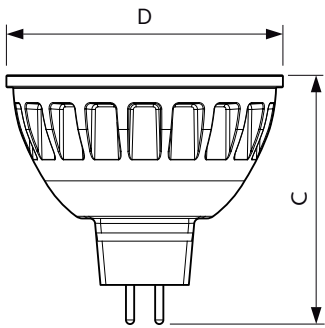

Product data

General Information	
Cap base	GU5.3 [GU5.3]
Nominal lifetime (nom.)	40000 h
Switching cycle	50000X
Technical type	7.2-50W
Light Technical	
Colour Code	927
Technical Beam Angle (Nom)	10°
Lamp Luminous Flux 25°C EL (Nom)	450 lm
Lamp Luminous Flux (Nom)	450 lm
Luminous intensity (nom.)	4500 cd
Colour Designation	Warm white (WW)
Rated beam angle	10°
Colour Temperature, horizontal (Nom)	2700 K
Lamp Luminous Efficacy EM (Nom)	62.50 lm/W

EAN/UPC – product	8718696571613
Order code	929001241908
Numerator – quantity per pack	1
Numerator – packs per outer box	10
Material no. (12NC)	929001241908
Net weight (piece)	0.034 kg

Dimensional drawing