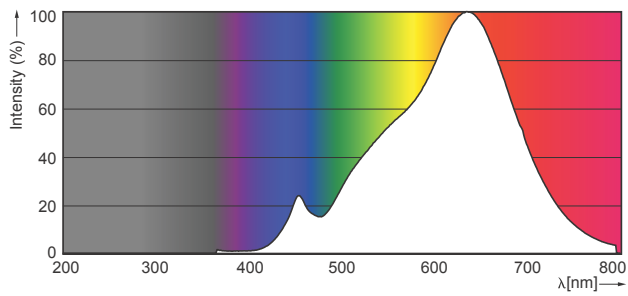

Product data

General Information	
Cap base	GU5.3 [GU5.3]
Nominal lifetime (nom.)	40000 h
Switching cycle	50000X
Technical type	7.2-50W
Light Technical	
Colour Code	927
Technical Beam Angle (Nom)	10°
Lamp Luminous Flux 25°C EL (Nom)	450 lm
Lamp Luminous Flux (Nom)	450 lm
Luminous intensity (nom.)	4500 cd
Colour Designation	Warm white (WW)
Rated beam angle	10°
Colour Temperature, horizontal (Nom)	2700 K
Lamp Luminous Efficacy EM (Nom)	62.50 lm/W

Colour consistency	<3
Colour Rendering Index,horiz (Nom)	97
LLMF at end of nominal lifetime (nom.)	70 %
Operating and Electrical	
Power (Rated) (Nom)	7.2 W
Lamp current (nom.)	800 mA
Wattage equivalent	50 W
Starting time (nom.)	0.5 s
Warm-up time to 60% light (nom.)	1 s
Power factor (nom.)	0.7
Voltage (Nom)	12 V
Temperature	
T-Case maximum (nom.)	92 °C

MR16 12V 7.2-50W 420lm 10D 2700K GU5.3 D

Product	D	C
MASTER LED ExpertColor LED MR16 ExpertColor 7.2-50W 927 10D	51 mm	46 mm

Photometric data

MAS LED ExpertColor 7.2-50W MR16 GU5.3 927

MAS LED ExpertColor 7.2-50W MR16 GU5.3 927 10D